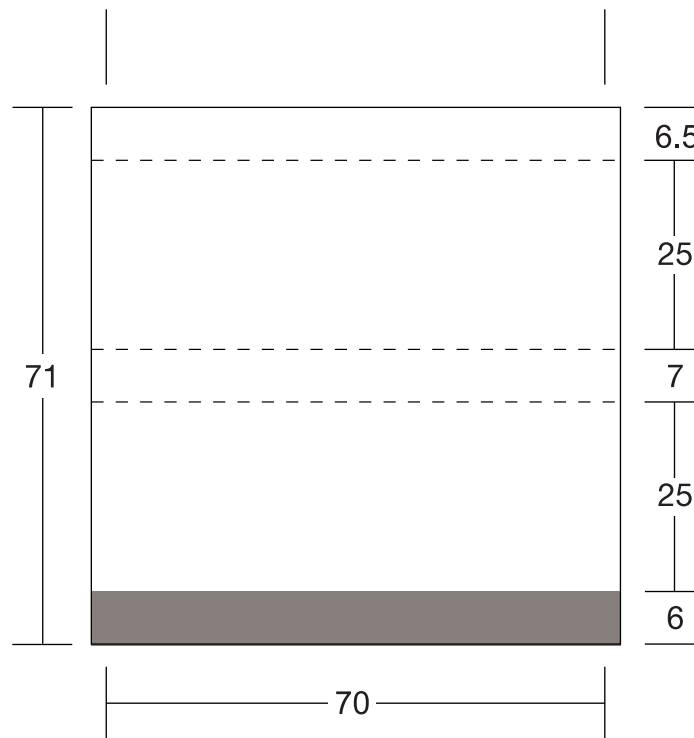

Item # 4044/TP-1

Toothpick Matchbox

All measurements are in millimeters

Art Guidelines

- Digital artwork must be Macintosh compatible.
- Spot color jobs must be supplied as Adobe Illustrator files with all fonts converted to outlines & Pantone colors specified.
- 4/color process jobs must be Photoshop compatible and supplied as a CMYK TIFF, EPS or JPEG file at 300 ppi.
- One-color jobs must be supplied as Illustrator files or Photoshop compatible grayscale images at 300 ppi.
- RGB colors, GIF files and other applications are not acceptable.