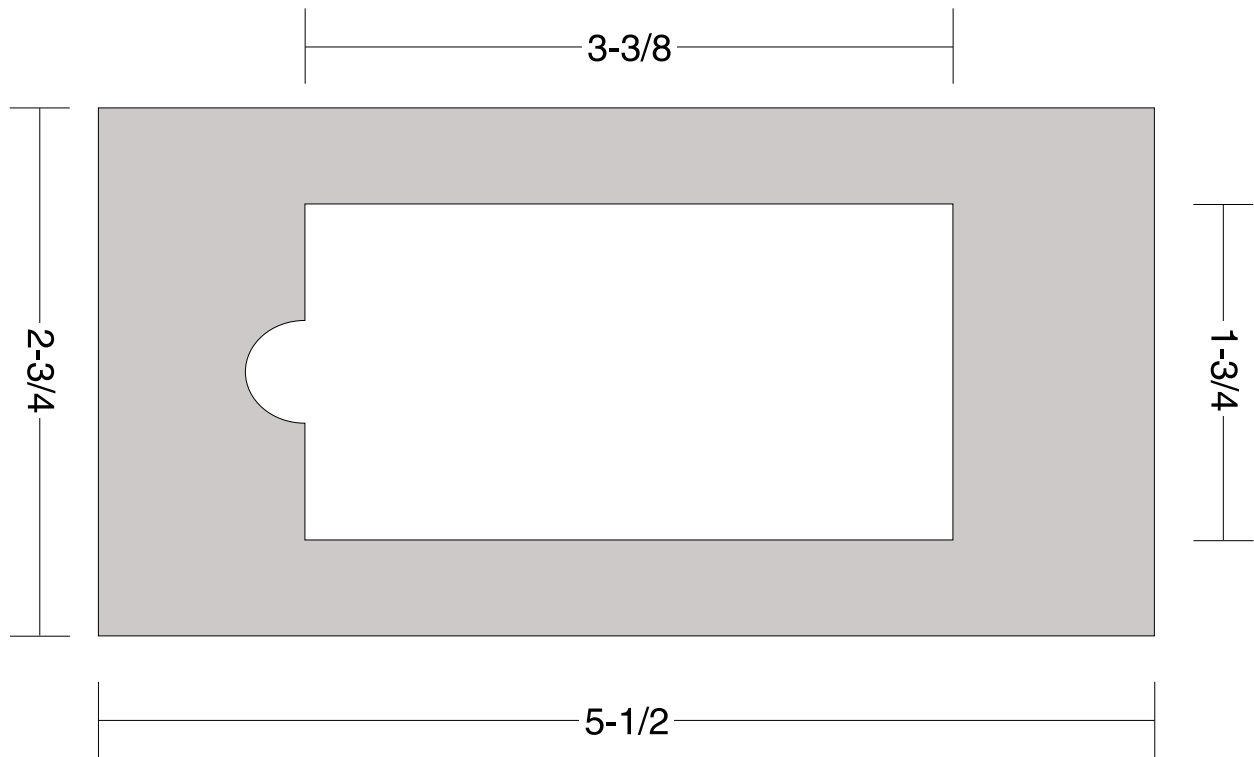

Item # 4020
Fresh&Clean™ Wet Towelettes
All measurements are in inches

Art Guidelines

- Digital artwork must be Macintosh compatible.
- Spot color jobs must be supplied as Adobe Illustrator files with all fonts converted to outlines & Pantone colors specified.
- 4/color process jobs must be Photoshop compatible and supplied as a CMYK TIFF, EPS or JPEG file at 300 ppi.
- One-color jobs must be supplied as Illustrator files or Photoshop compatible grayscale images at 300 ppi.
- RGB colors, GIF files and other applications are not acceptable.