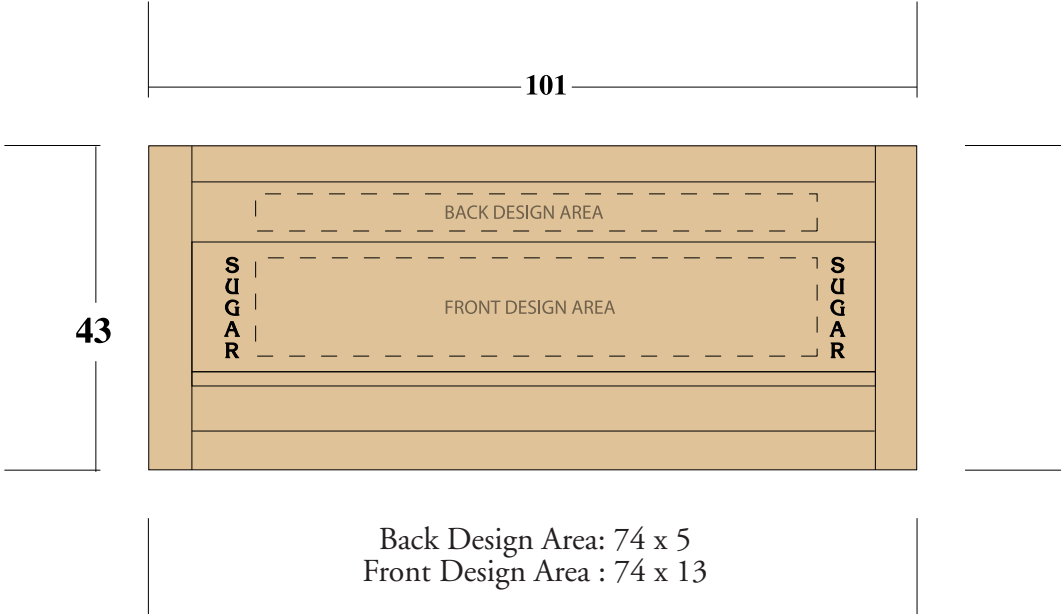

Item # 4046
SugarTubes™ Natural Raw
All measurements are in millimeters

Art Guidelines

- Digital artwork must be Macintosh compatible.
- Spot color jobs must be supplied as Adobe Illustrator files with all fonts converted to outlines & Pantone colors specified.
- 4/color process jobs must be Photoshop compatible and supplied as a CMYK TIFF, EPS or JPEG file at 300 ppi.
- One-color jobs must supplied as Illustrator files or Photoshop compatible grayscale images at 300 ppi.
- RGB colors, GIF files and other applications are not acceptable.