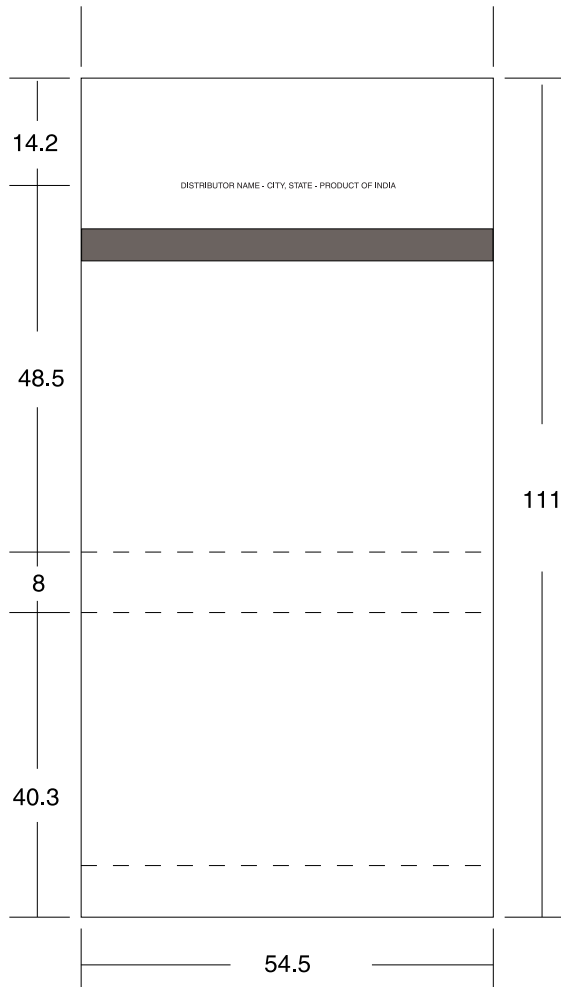

Item # 4080
Match-less Memo Book
 All measurements are in millimeters

OUTSIDE

INSIDE

Art Guidelines

- Digital artwork must be Macintosh compatible.
- Spot color jobs must be supplied as Adobe Illustrator files with all fonts converted to outlines & Pantone colors specified.
- 4/color process jobs must be Photoshop compatible and supplied as a CMYK TIFF, EPS or JPEG file at 300 ppi.
- One-color jobs must supplied as Illustrator files or Photoshop compatible grayscale images at 300 ppi.
- RGB colors, GIF files and other applications are not acceptable.