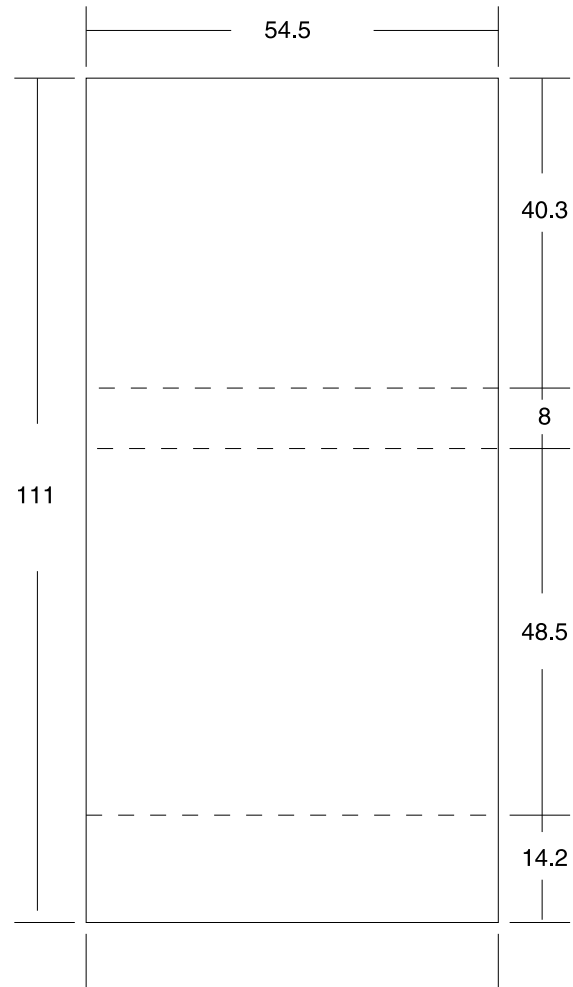

Item # 4080
Match-less Memo Book
 All measurements are in millimeters

OUTSIDE

INSIDE

Art Guidelines

- Digital artwork must be Macintosh compatible.
- Spot color jobs must be supplied as Adobe Illustrator files with all fonts converted to outlines & Pantone colors specified.
- 4/color process jobs must be Photoshop compatible and supplied as a CMYK TIFF, EPS or JPEG file at 300 ppi.
- One-color jobs must supplied as Illustrator files or Photoshop compatible grayscale images at 300 ppi.
- RGB colors, GIF files and other applications are not acceptable.