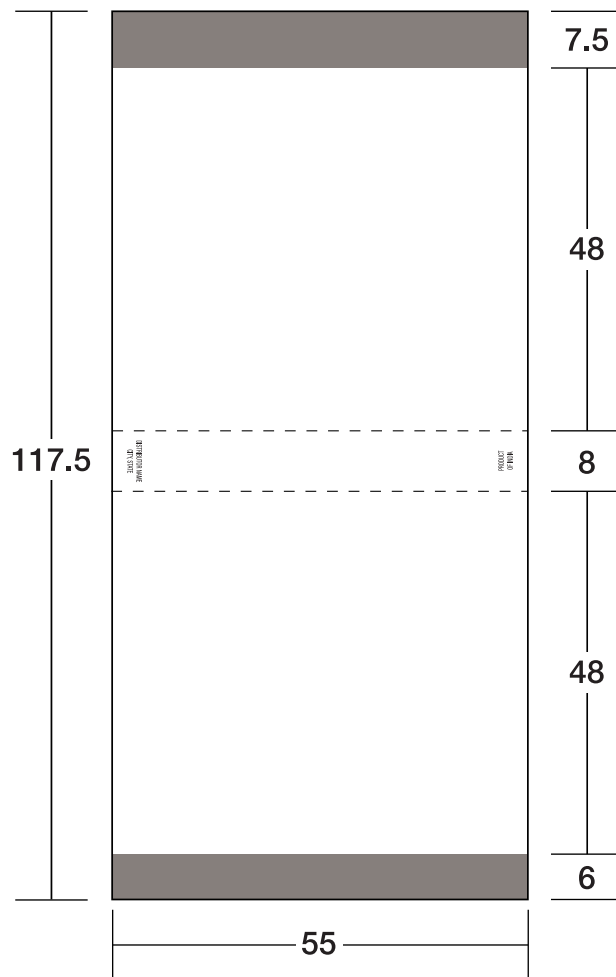

Item # 1028

Thin Riviera Matchbox

All measurements are in millimeters

Art Guidelines

- Digital artwork must be Macintosh compatible.
- Spot color jobs must be supplied as Adobe Illustrator files with all fonts converted to outlines & Pantone colors specified.
- 4/color process jobs must be Photoshop compatible and supplied as a CMYK TIFF, EPS or JPEG file at 300 ppi.
- One-color jobs must be supplied as Illustrator files or Photoshop compatible grayscale images at 300 ppi.
- RGB colors, GIF files and other applications are not acceptable.