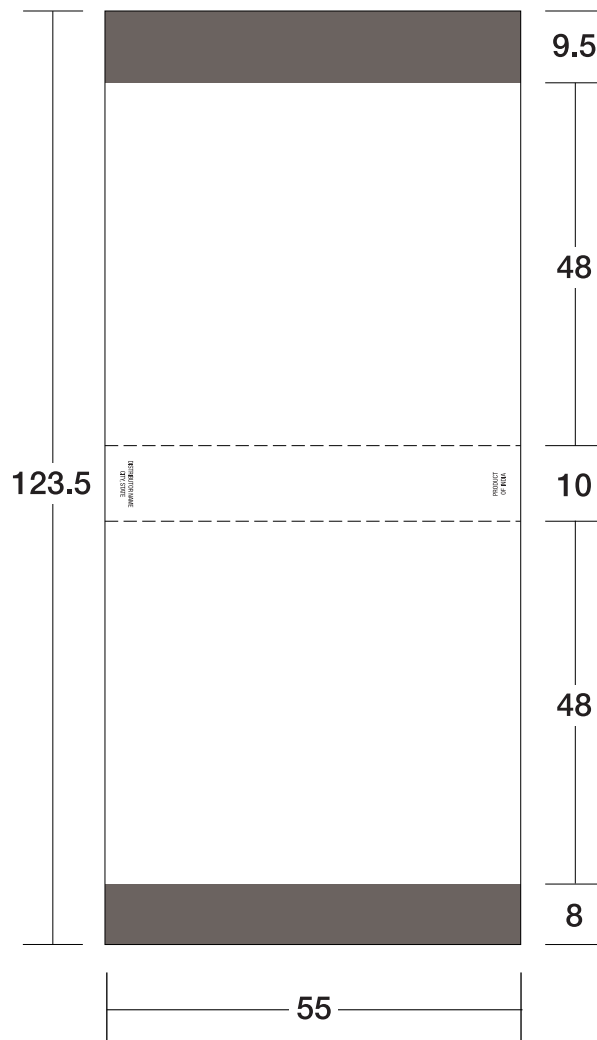

Item # 1026 Riviera Matchbox

All measurements are in millimeters

Art Guidelines

- Digital artwork must be Macintosh compatible.
- Spot color jobs must be supplied as Adobe Illustrator files with all fonts converted to outlines & Pantone colors specified.
- 4/color process jobs must be Photoshop compatible and supplied as a CMYK TIFF, EPS or JPEG file at 300 ppi.
- One-color jobs must be supplied as Illustrator files or Photoshop compatible grayscale images at 300 ppi.
- RGB colors, GIF files and other applications are not acceptable.