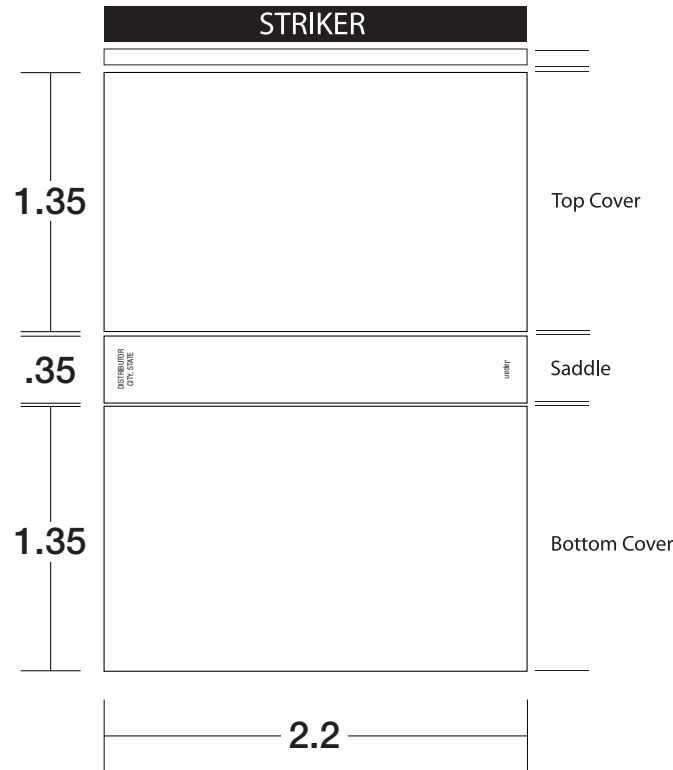

Item # 1020-QS

Tiffany Matchbox

All measurements are in inches

Art Guidelines

- Digital artwork must be Macintosh compatible.
- Spot color jobs must be supplied as Adobe Illustrator files with all fonts converted to outlines & Pantone colors specified.
- 4/color process jobs must be Photoshop compatible and supplied as a CMYK TIFF, EPS or JPEG file at 300 ppi.
- One-color jobs must be supplied as Illustrator files or Photoshop compatible grayscale images at 300 ppi.
- RGB colors, GIF files and other applications are not acceptable.