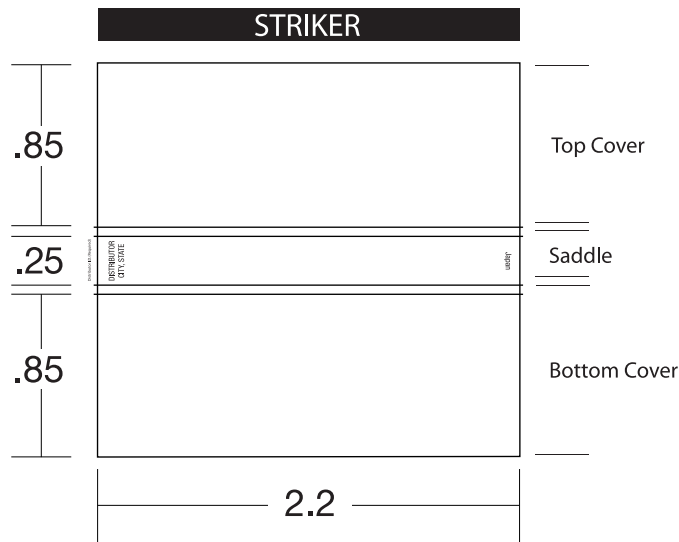

Item # 1016-QS Milady Matchbox

All measurements are in inches

Art Guidelines

- Digital artwork must be Macintosh compatible.
- Spot color jobs must be supplied as Adobe Illustrator files with all fonts converted to outlines & Pantone colors specified.
- 4/color process jobs must be Photoshop compatible and supplied as a CMYK TIFF, EPS or JPEG file at 300 ppi.
- One-color jobs must be supplied as Illustrator files or Photoshop compatible grayscale images at 300 ppi.
- RGB colors, GIF files and other applications are not acceptable.