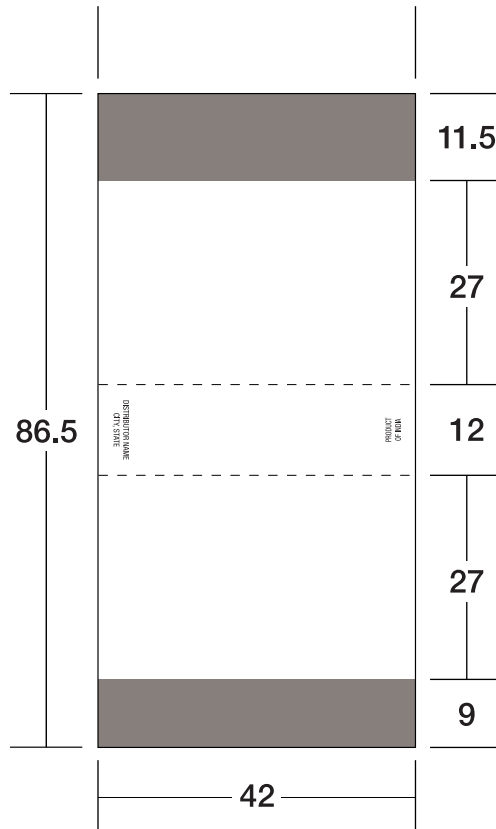

Item # 1015
Munchkin Matchbox
All measurements are in millimeters

Art Guidelines

- Digital artwork must be Macintosh compatible.
- Spot color jobs must be supplied as Adobe Illustrator files with all fonts converted to outlines & Pantone colors specified.
- 4/color process jobs must be Photoshop compatible and supplied as a CMYK TIFF, EPS or JPEG file at 300 ppi.
- One-color jobs must be supplied as Illustrator files or Photoshop compatible grayscale images at 300 ppi.
- RGB colors, GIF files and other applications are not acceptable.