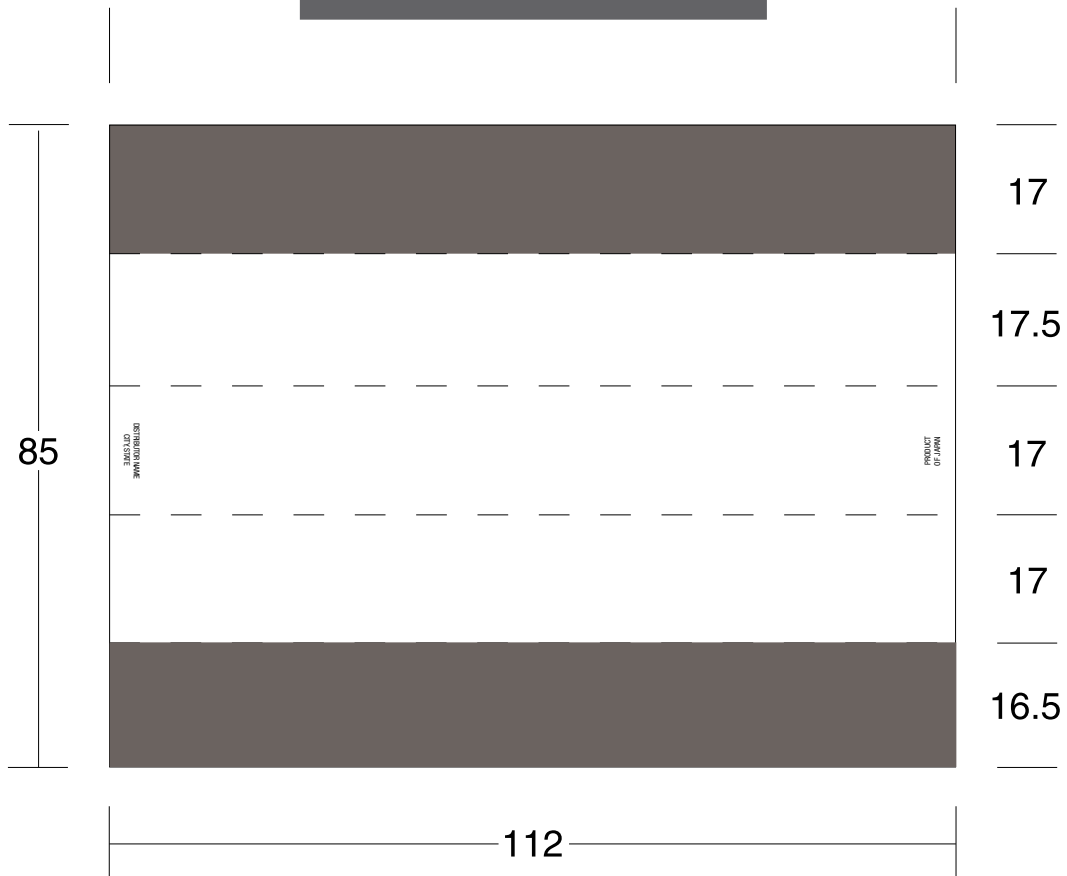

## Item # 1011-D2L

### Double Lipstick Matchbox

All measurements are in millimeters