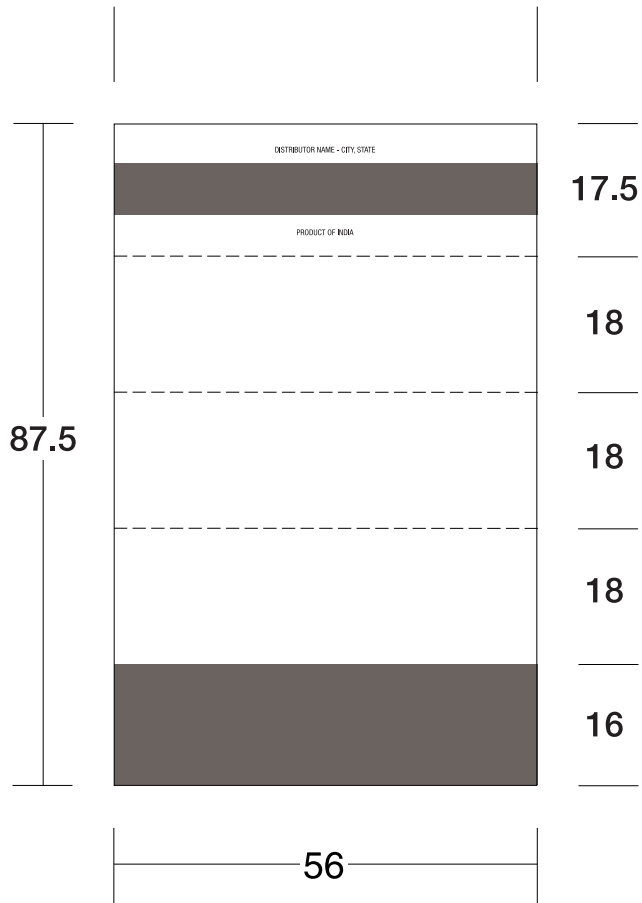

Item # 1010
Lipstick Matchbox
All measurements are in millimeters

Art Guidelines

- Digital artwork must be Macintosh compatible.
- Spot color jobs must be supplied as Adobe Illustrator files with all fonts converted to outlines & Pantone colors specified.
- 4/color process jobs must be Photoshop compatible and supplied as a CMYK TIFF, EPS or JPEG file at 300 ppi.
- One-color jobs must be supplied as Illustrator files or Photoshop compatible grayscale images at 300 ppi.
- RGB colors, GIF files and other applications are not acceptable.