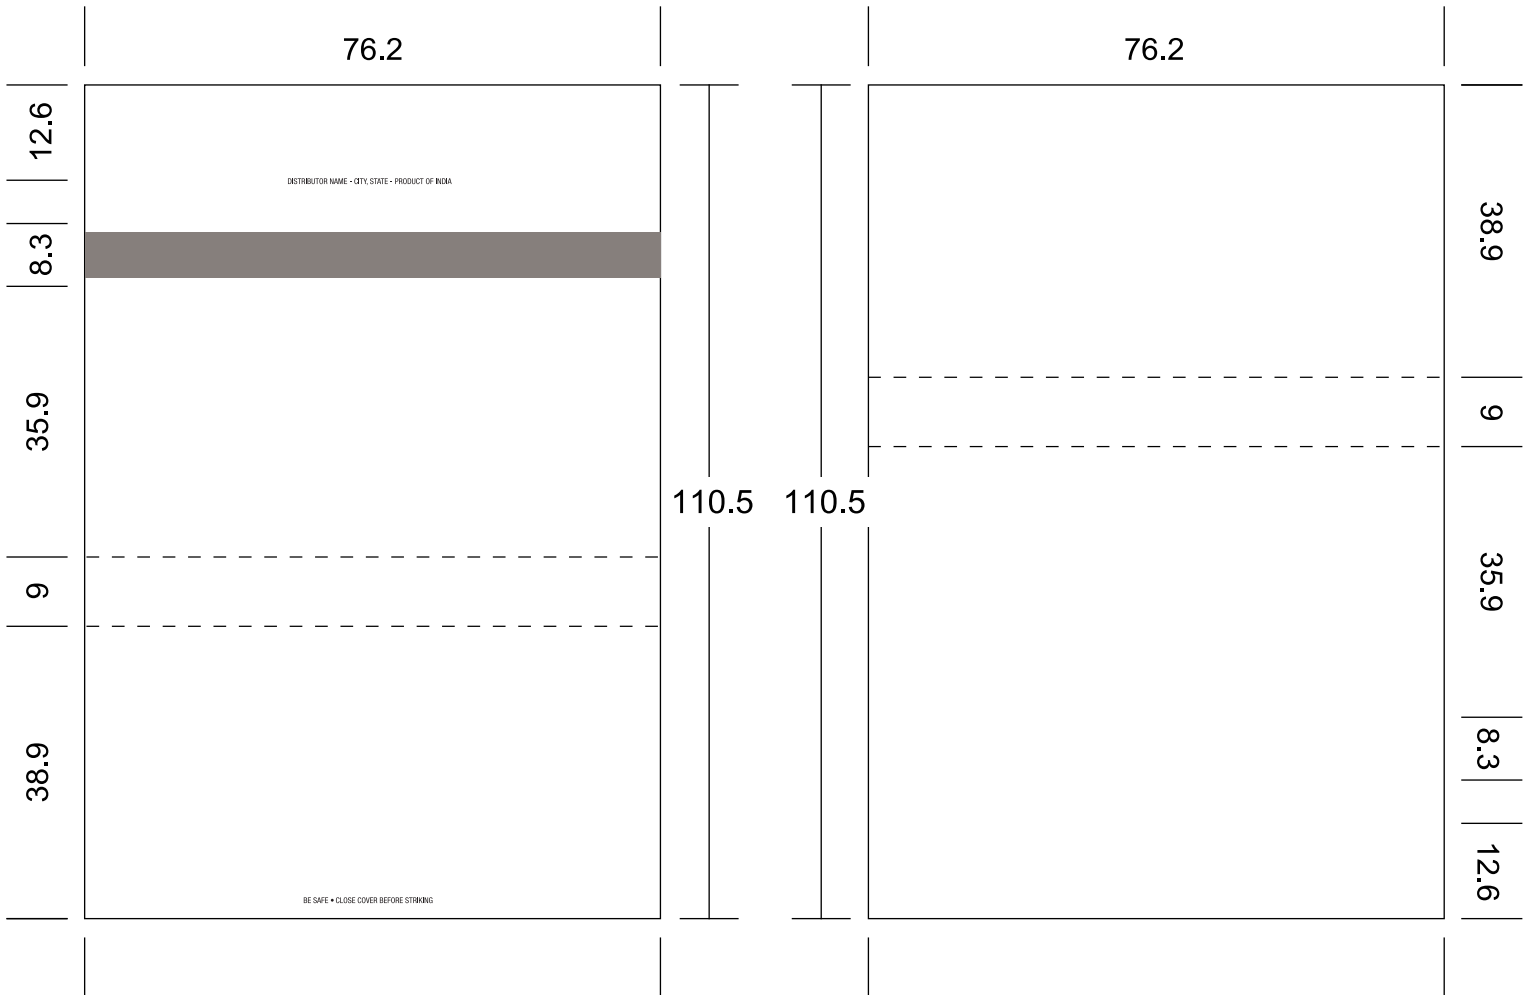

Item # 2040
Deluxe 40-Stem Matchbook
 All measurements are in millimeters

OUTSIDE

INSIDE

Art Guidelines

- Digital artwork must be Macintosh compatible.
- Spot color jobs must be supplied as Adobe Illustrator files with all fonts converted to outlines & Pantone colors specified.
- 4/color process jobs must be Photoshop compatible and supplied as a CMYK TIFF, EPS or JPEG file at 300 ppi.
- One-color jobs must be supplied as Illustrator files or Photoshop compatible grayscale images at 300 ppi.
- RGB colors, GIF files and other applications are not acceptable.