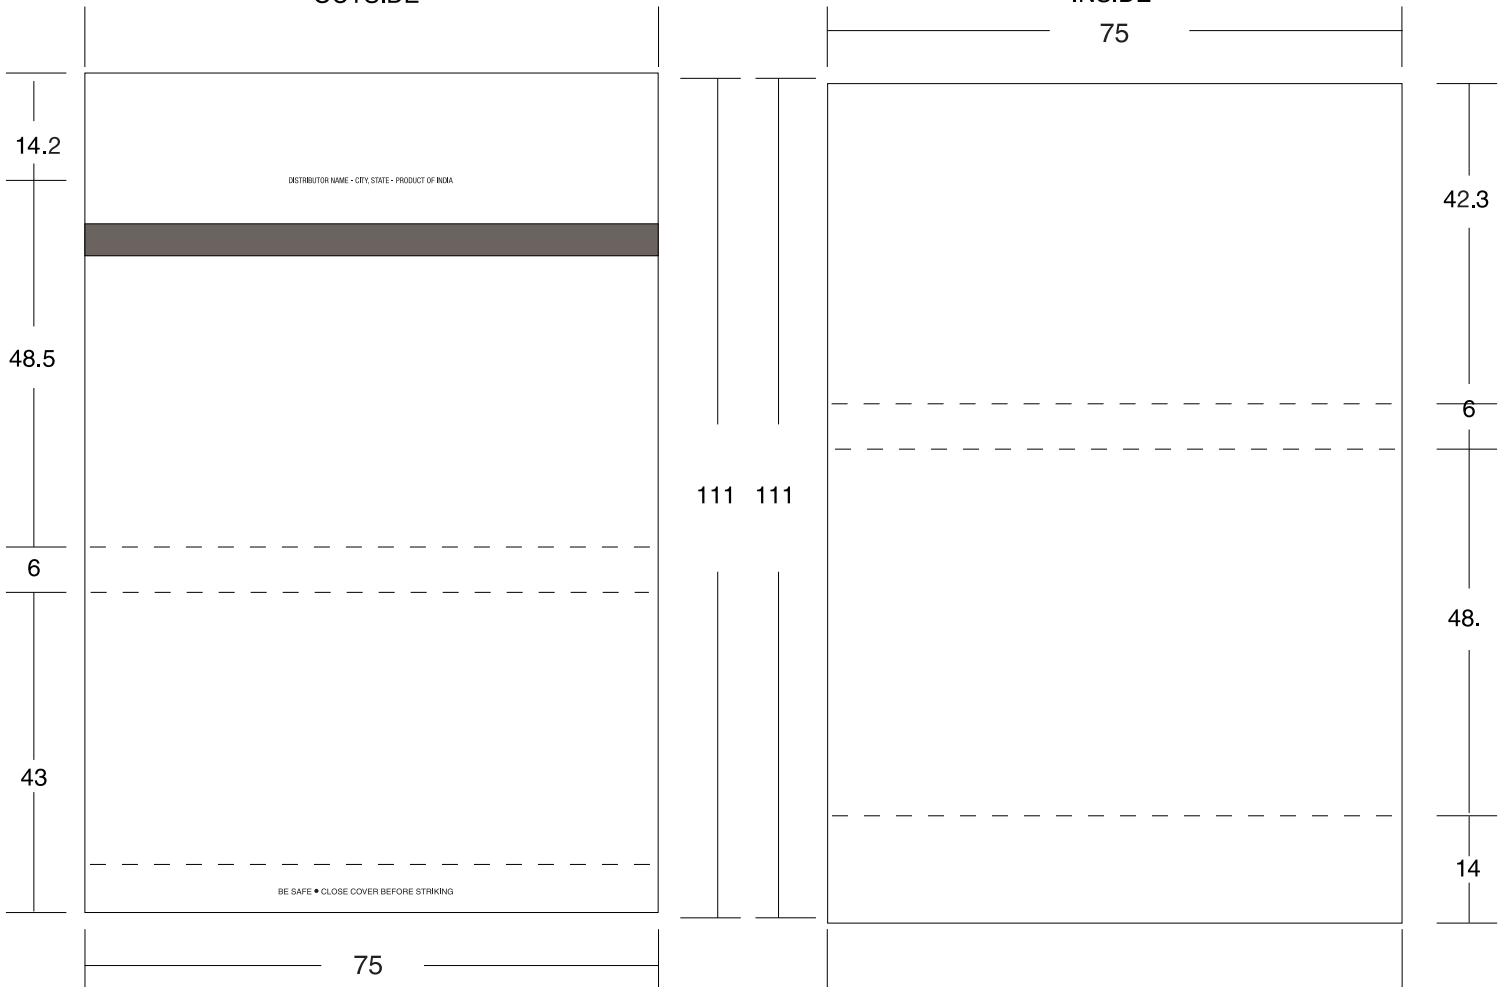

**Item # 2020**  
**Slim 20-Stem Matchbook**  
 All measurements are in millimeters

OUTSIDE

INSIDE

**Art Guidelines**

- Digital artwork must be Macintosh compatible.
- Spot color jobs must be supplied as Adobe Illustrator files with all fonts converted to outlines & Pantone colors specified.
- 4/color process jobs must be Photoshop compatible and supplied as a CMYK TIFF, EPS or JPEG file at 300 ppi.
- One-color jobs must be supplied as Illustrator files or Photoshop compatible grayscale images at 300 ppi.
- RGB colors, GIF files and other applications are not acceptable.