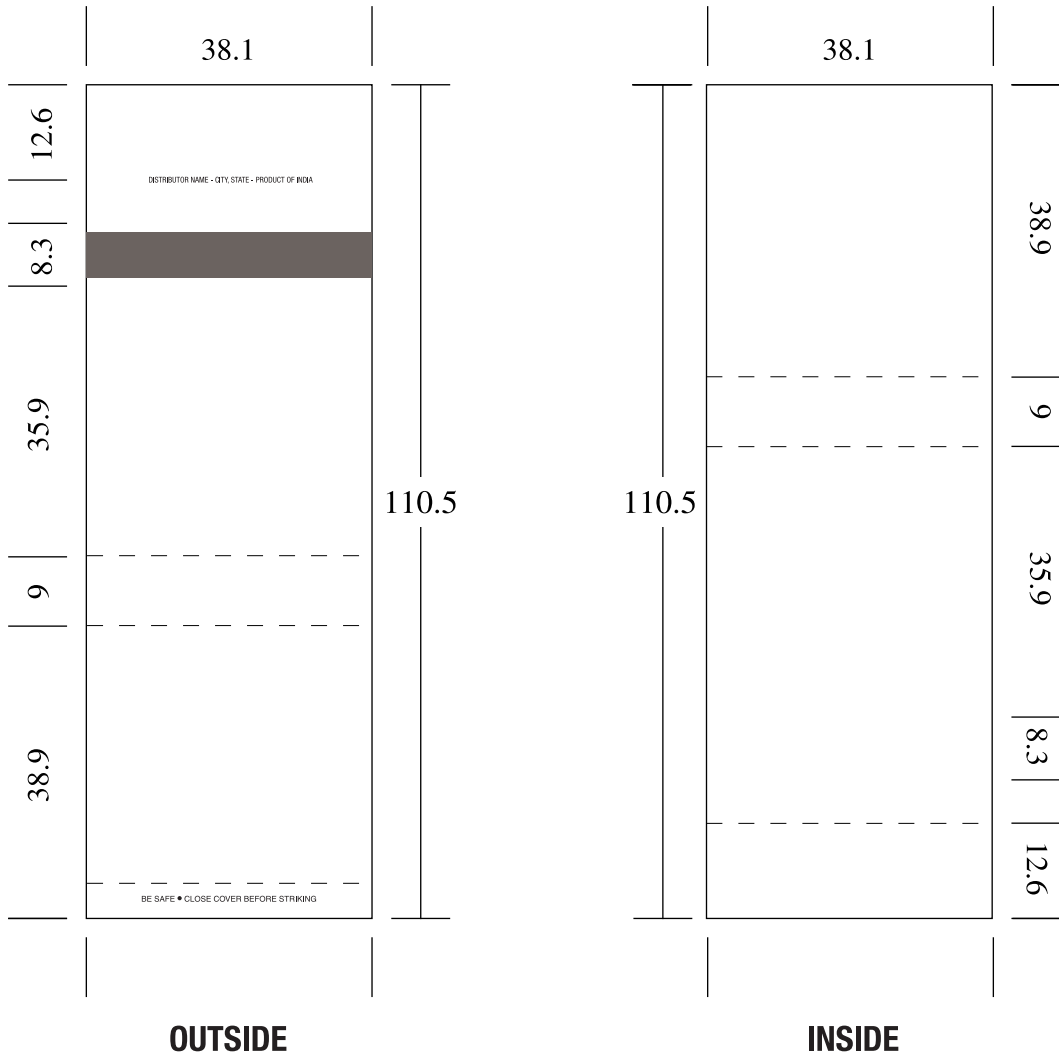

Item # 2010
Slim 10-Stem Matchbook
 All measurements are in millimeters

Art Guidelines

- Digital artwork must be Macintosh compatible.
- Spot color jobs must be supplied as Adobe Illustrator files with all fonts converted to outlines & Pantone colors specified.
- 4/color process jobs must be Photoshop compatible and supplied as a CMYK TIFF, EPS or JPEG file at 300 ppi.
- One-color jobs must be supplied as Illustrator files or Photoshop compatible grayscale images at 300 ppi.
- RGB colors, GIF files and other applications are not acceptable.