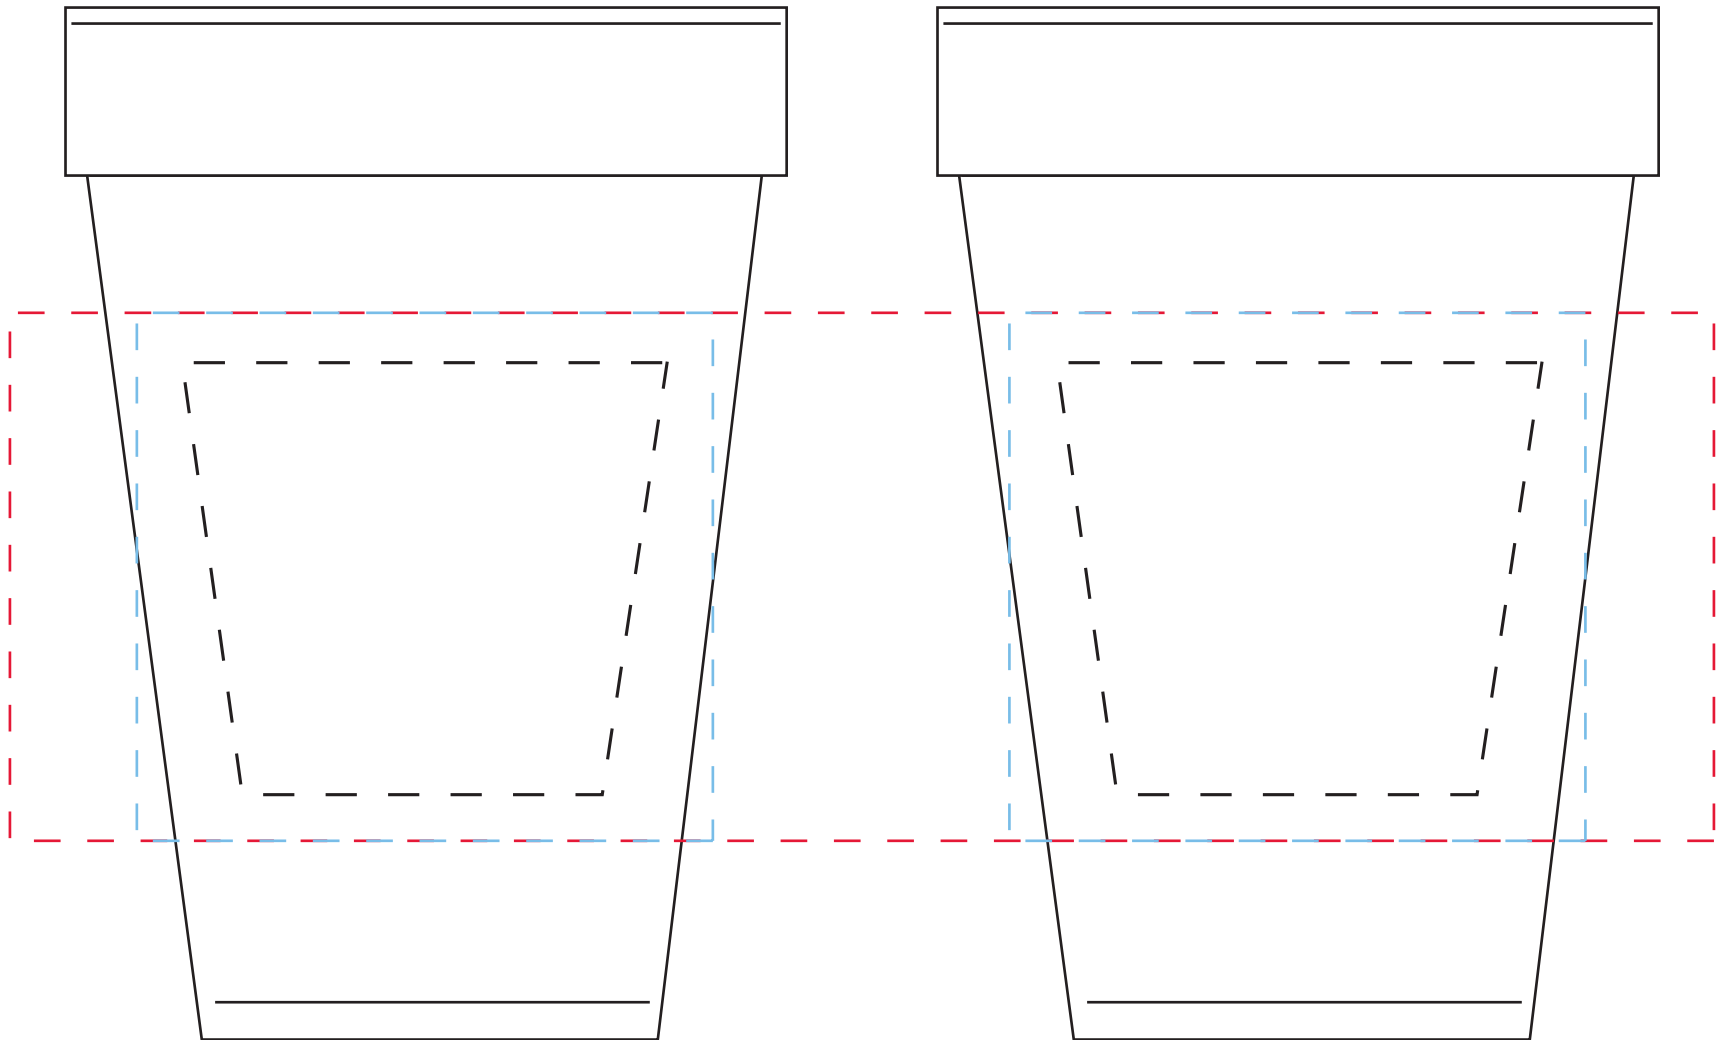

Item # 3045

16oz. Foam Cup

All measurements are in inches

Image Area: (dotted line) = WRAP = 8.875" W x 2.75" H

1 & 2 sided imprint area = 3" W x 2.75" H

Multi color imprint area = 2.5" TW x 2.25" H x 1.875" BW

wrap imprint | **screen imprint** | **pad imprint**