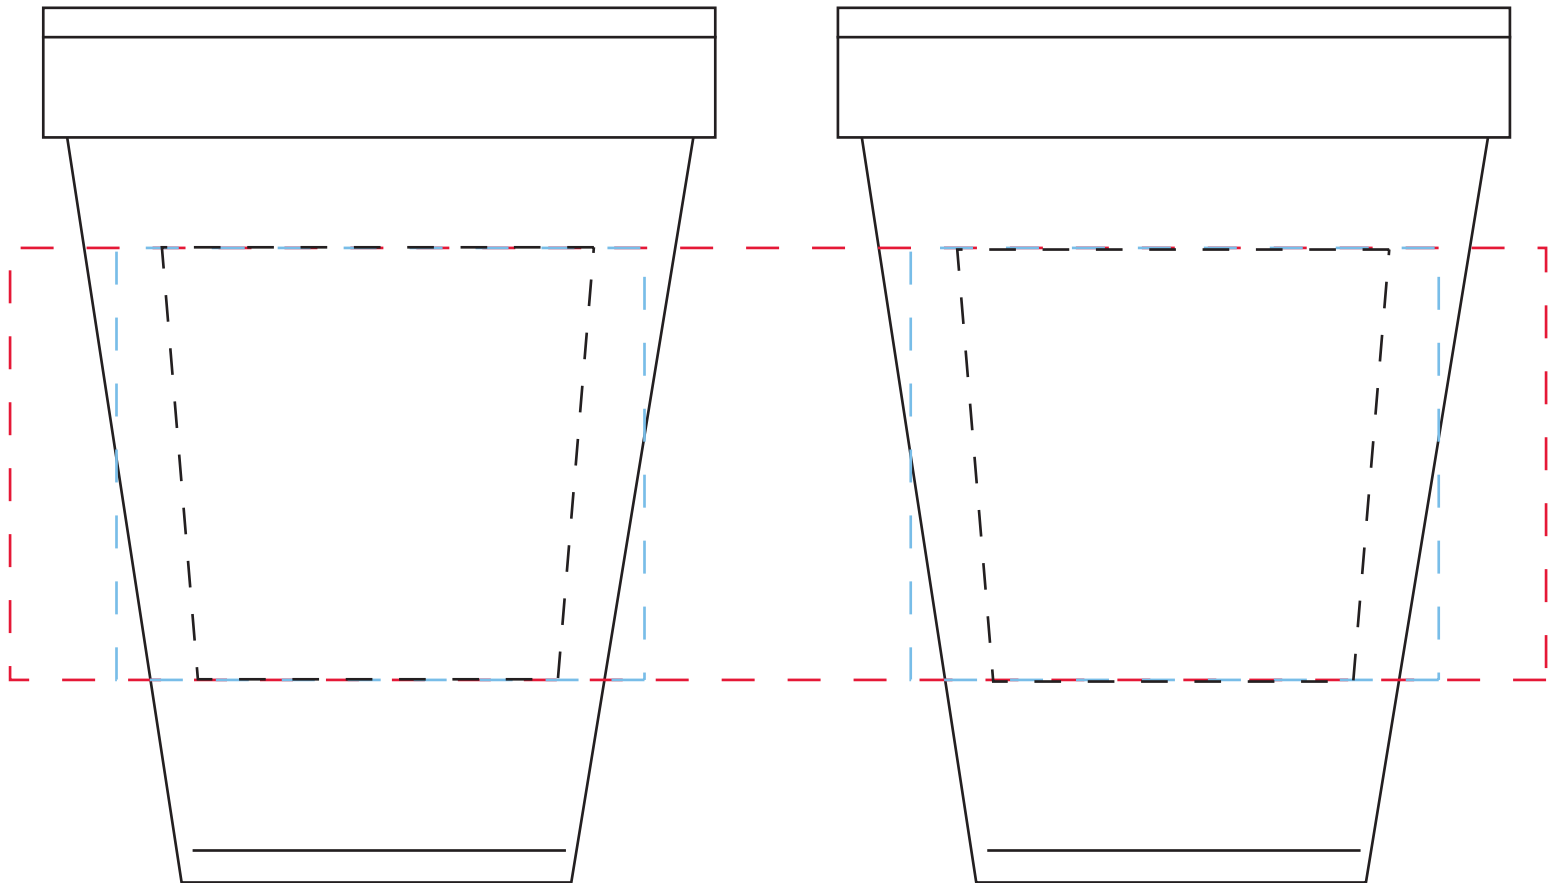

# Item # 3044

12oz. Foam Cup

All measurements are in inches

**Image Area:** (dotted line) = WRAP = 8" W x 2.25" H

**1 & 2 sided imprint area** = 2.75" W x 2.25" H

**Multi color imprint area** = 2.25" TW x 2.25" H x 1.875" BW

wrap imprint | screen imprint | pad imprint