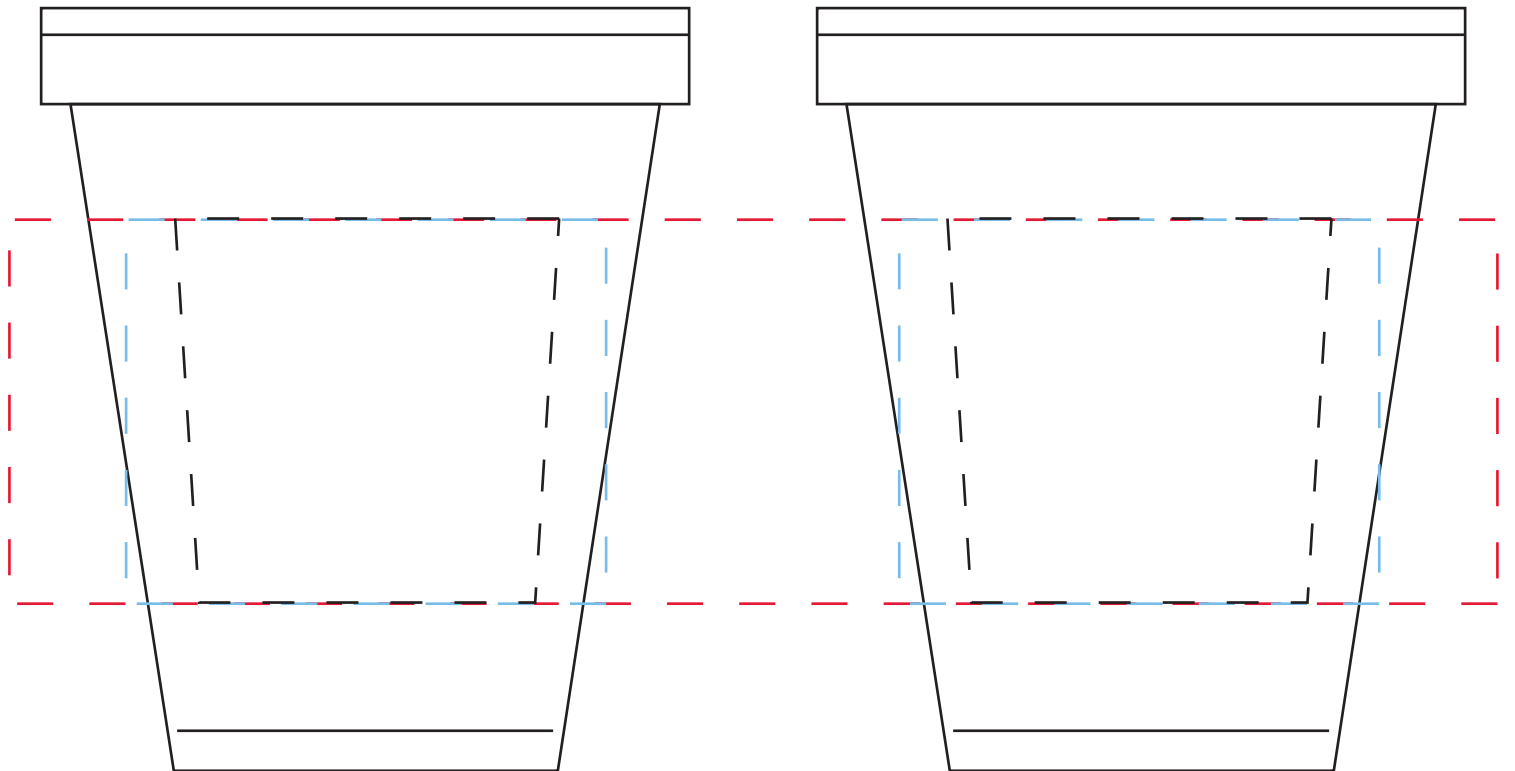

Item # 3043

10oz. Foam Cup

All measurements are in inches

Image Area: (dotted line) = WRAP = 7.75" TW x 2" H

1 & 2 sided imprint area = 2.5" W x 2" H

Multi color imprint area = 2" TW x 2" H x 1.75" BW

wrap imprint | **screen imprint** | **pad imprint**