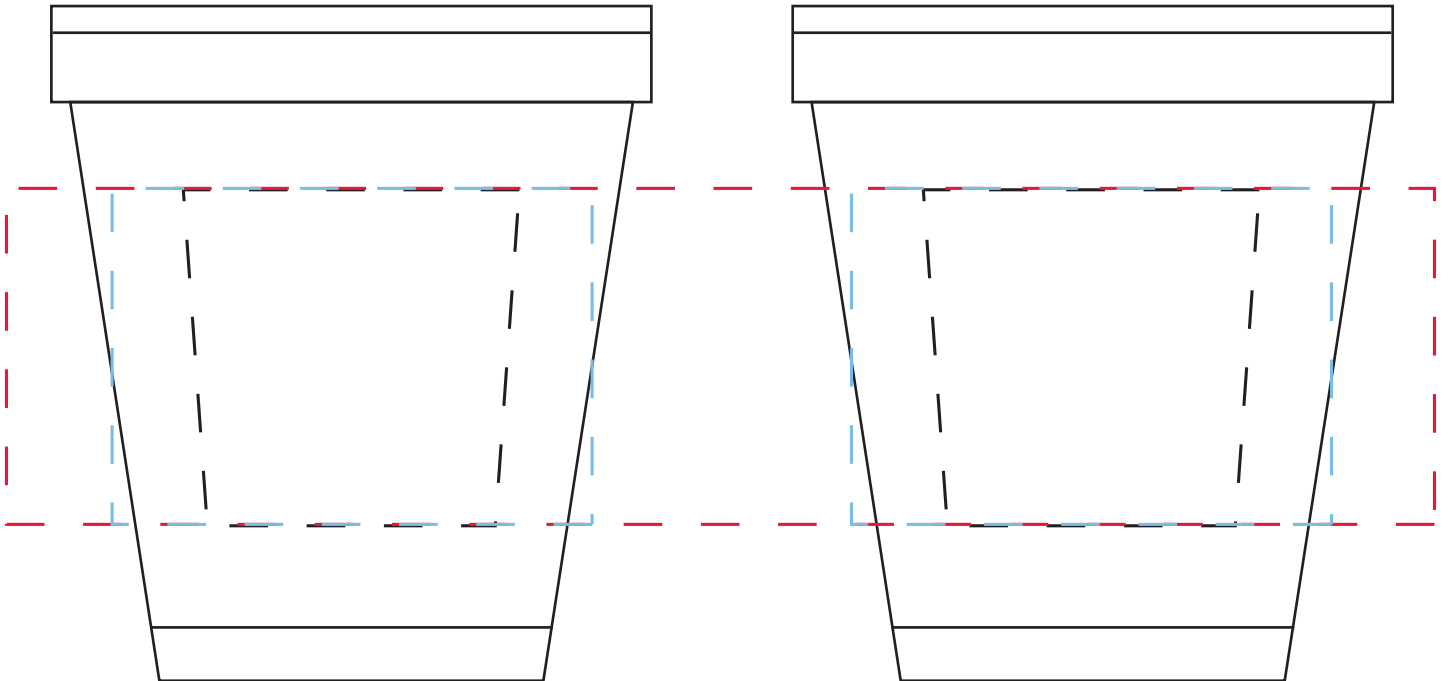

Item # 3042

8oz. Foam Cup

All measurements are in inches

Image Area: (dotted line) = WRAP = 7.4375" W x 1.75" H

1 & 2 sided imprint area = 2.5" W x 1.75" H

Multi color imprint area = 1.75" TW x 1.75" H x 1.5" BW

wrap imprint | **screen imprint** | **pad imprint**