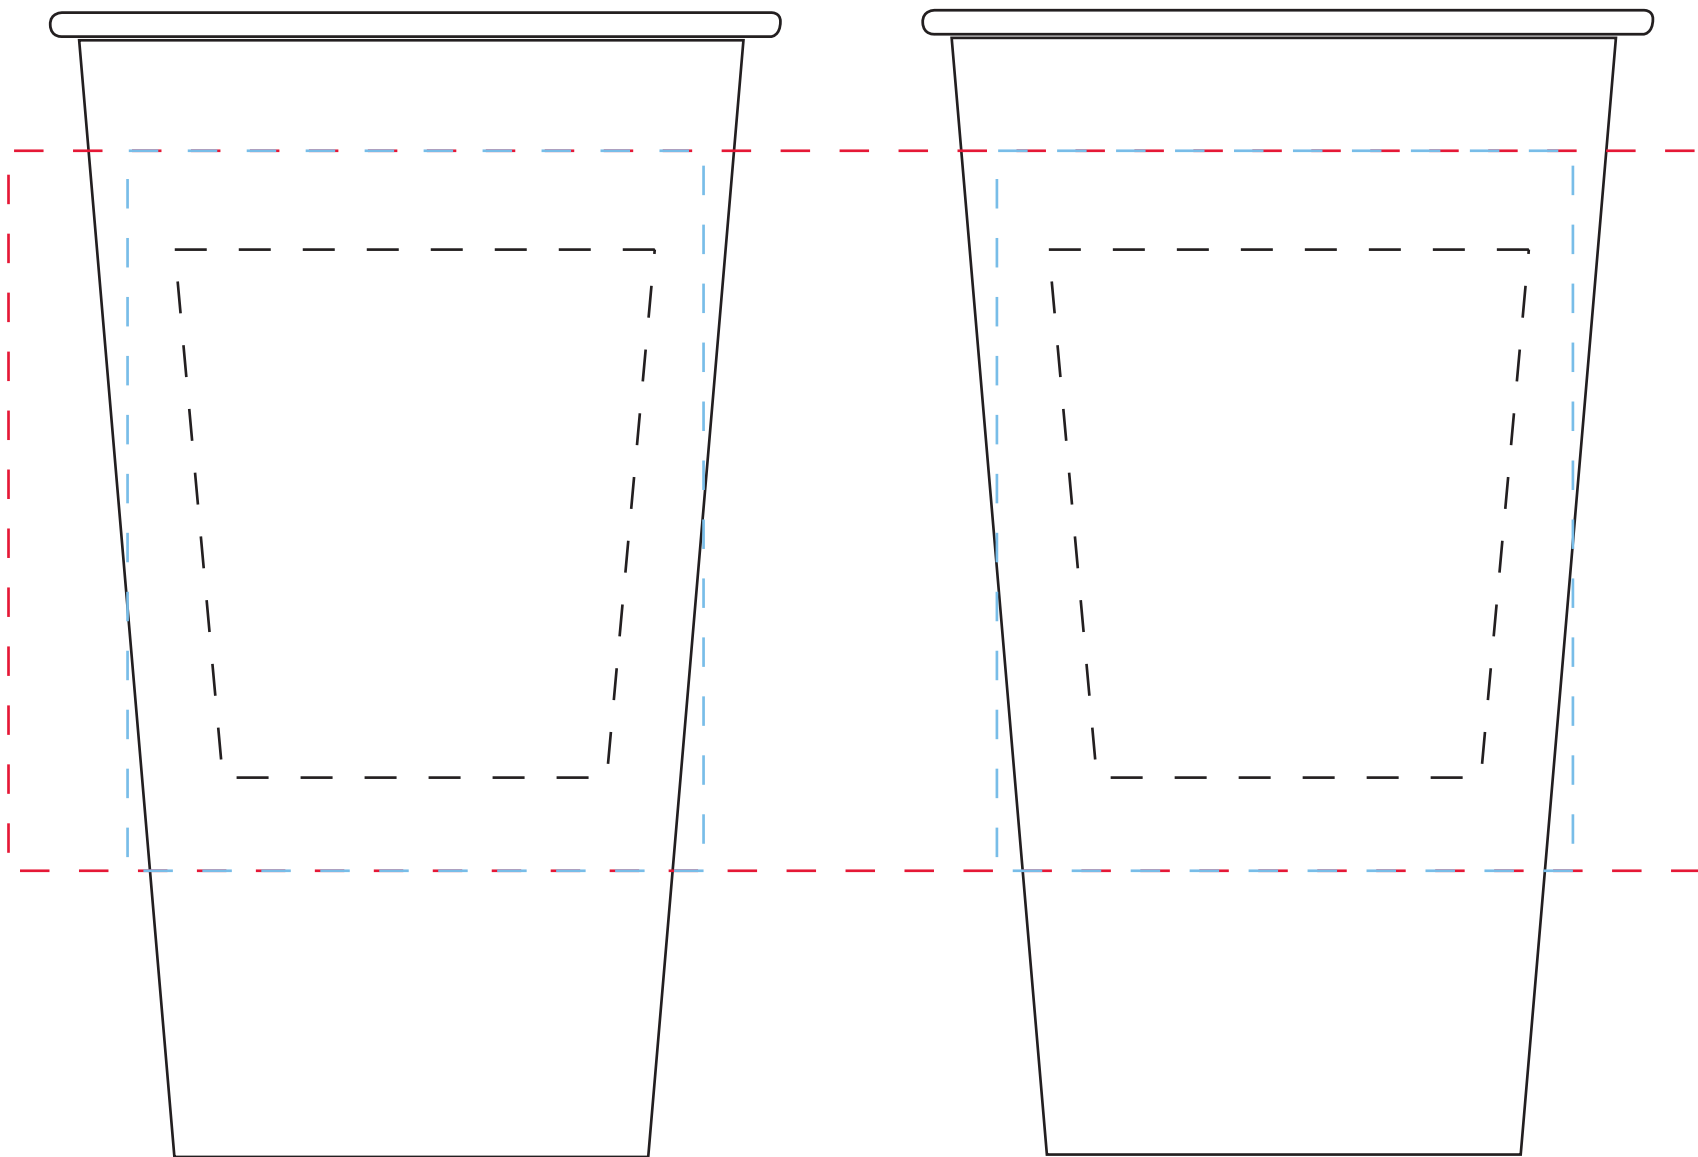

# Item # 3038

20oz. Hot/Cold Paper Cup

All measurements are in inches

**Image Area:** (dotted line) = WRAP = 8.8125" W x 3.75" H

**1 & 2 sided imprint area** = 3" W x 3.75" H

**Multi color imprint area** = 2.5" TW x 2.75" H x 2" BW

wrap imprint | screen imprint | pad imprint