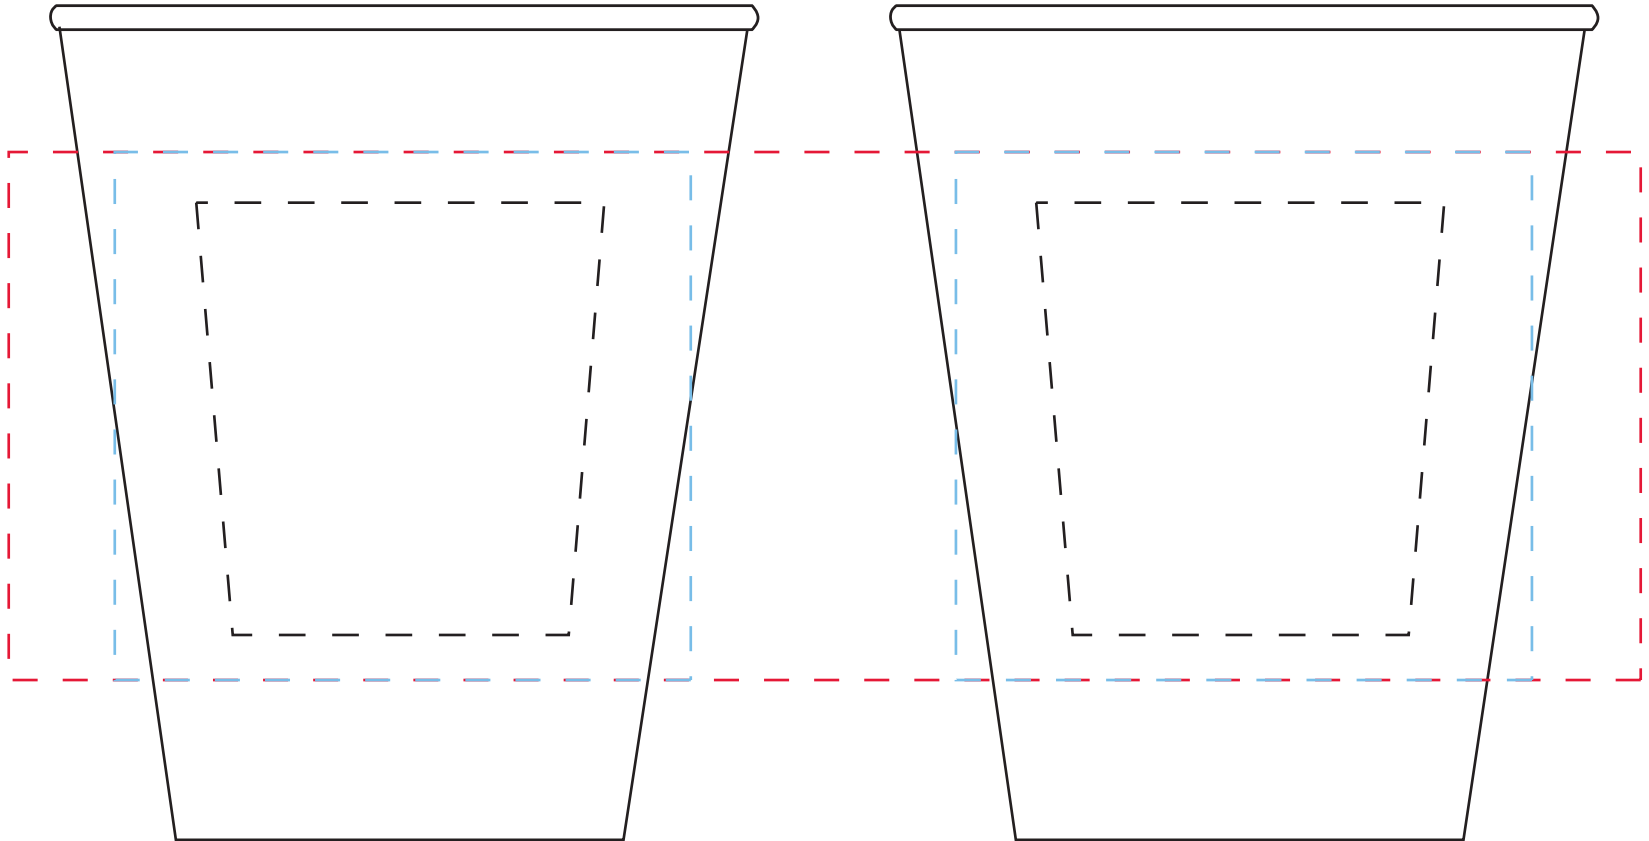

# Item # 3036

12oz. Hot/Cold Paper Cup

All measurements are in inches

**Image Area:** (dotted line) = WRAP = 8.5" W x 2.75" H

**1 & 2 sided imprint area** = 3" W x 2.75" H

**Multi color imprint area** = 2.125" TW x 2.25" H x 1.75" BW

wrap imprint | screen imprint | pad imprint