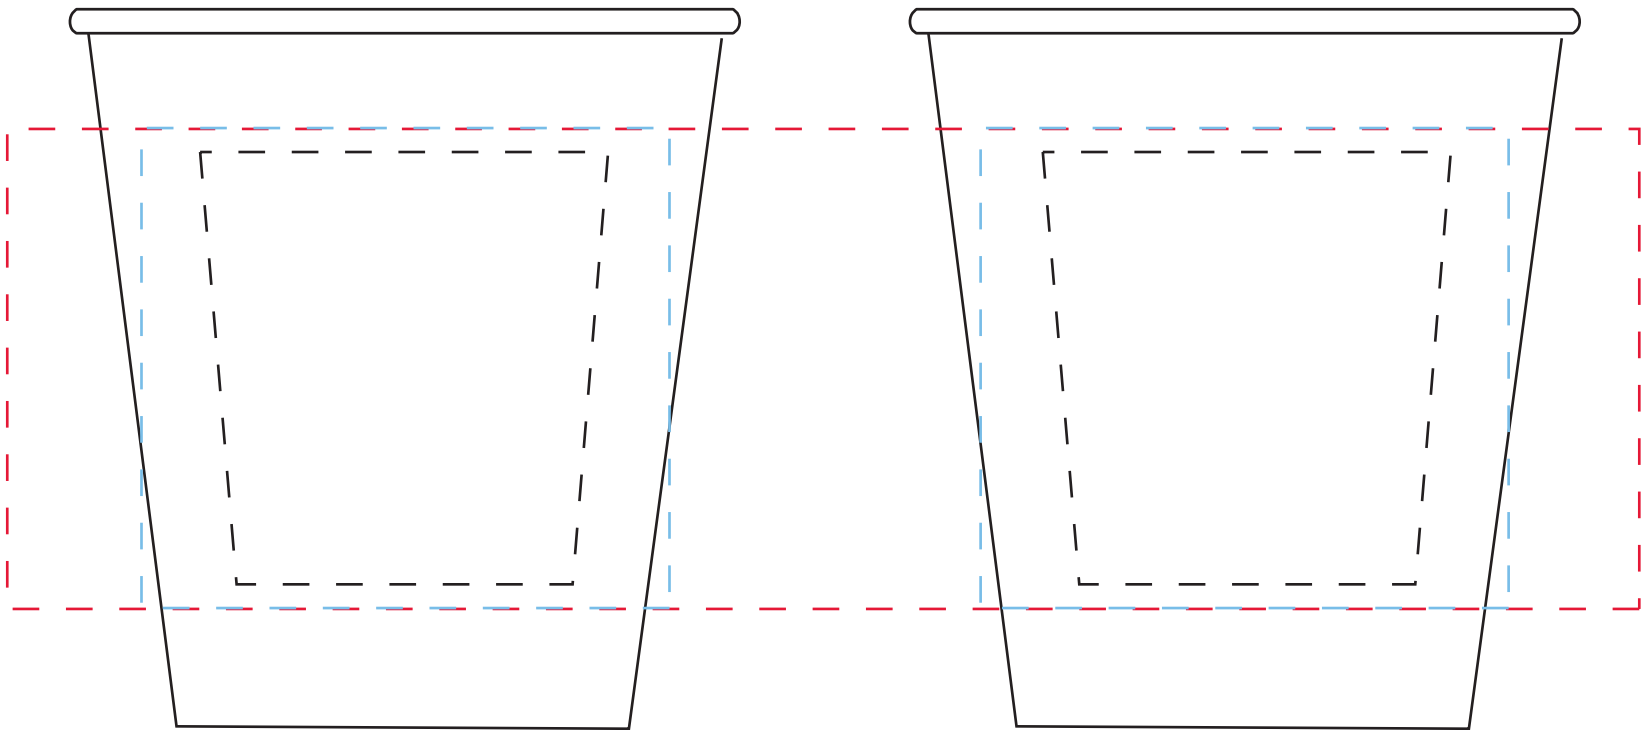

# Item # 3035

10oz. Squat Hot/Cold Paper Cup

All measurements are in inches

**Image Area:** (dotted line) = WRAP = 8.5" W x 2.5" H

**1 & 2 sided imprint area** = 2.75" W x 2.5" H

**Multi color imprint area** = 2.125" TW x 2.25" H x 1.75" BW

**wrap imprint** | **screen imprint** | **pad imprint**