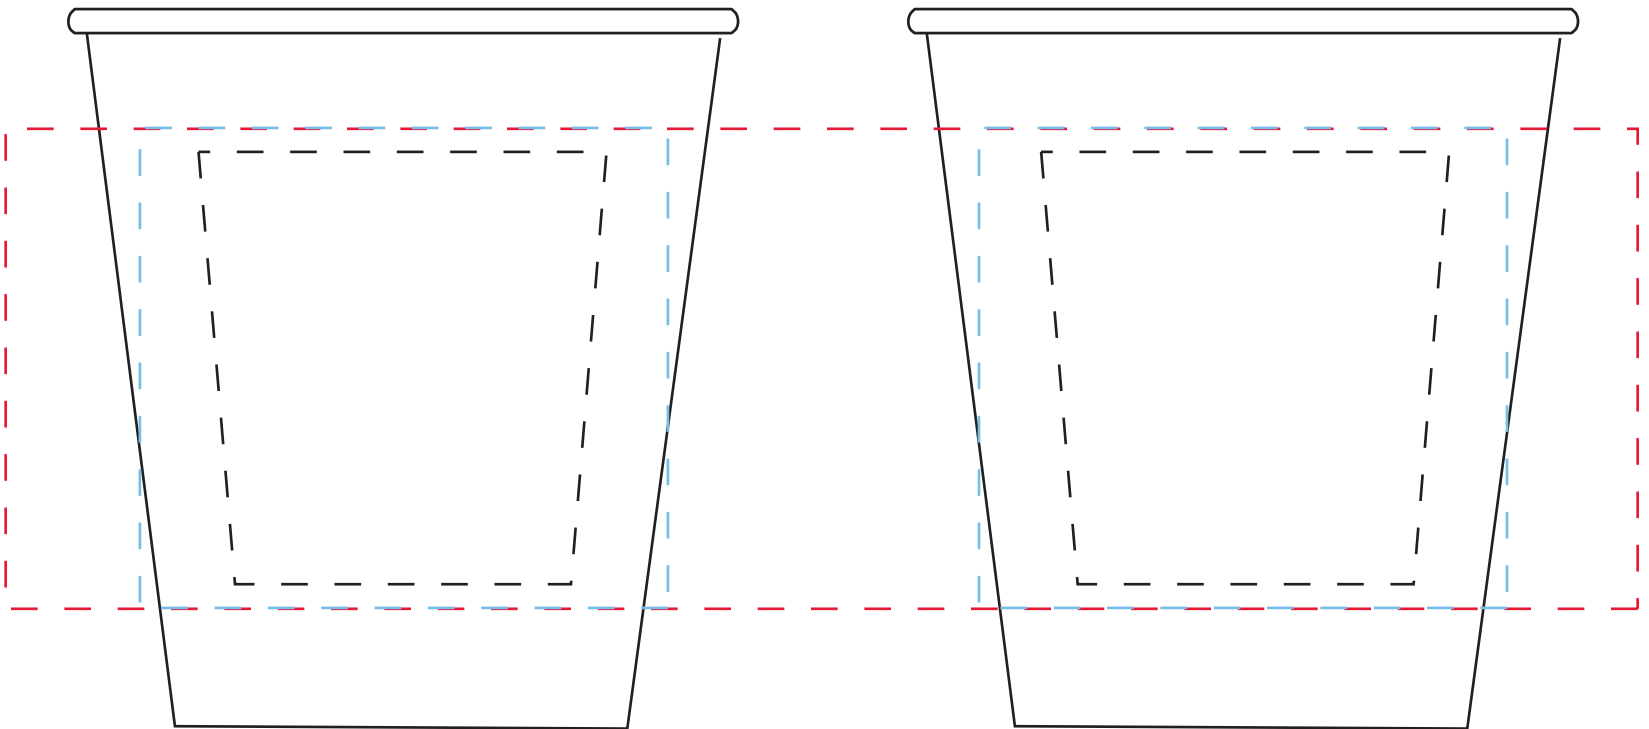

Item # 3034

10oz. Hot/Cold Paper Cup

All measurements are in inches

Image Area: (dotted line) = WRAP = 8.5" W x 2.5" H

1 & 2 sided imprint area = 2.75" TW x 2.5" H

Multi color imprint area = 2.125" TW x 2.25" H x 1.75" BW

wrap imprint | **screen imprint** | **pad imprint**