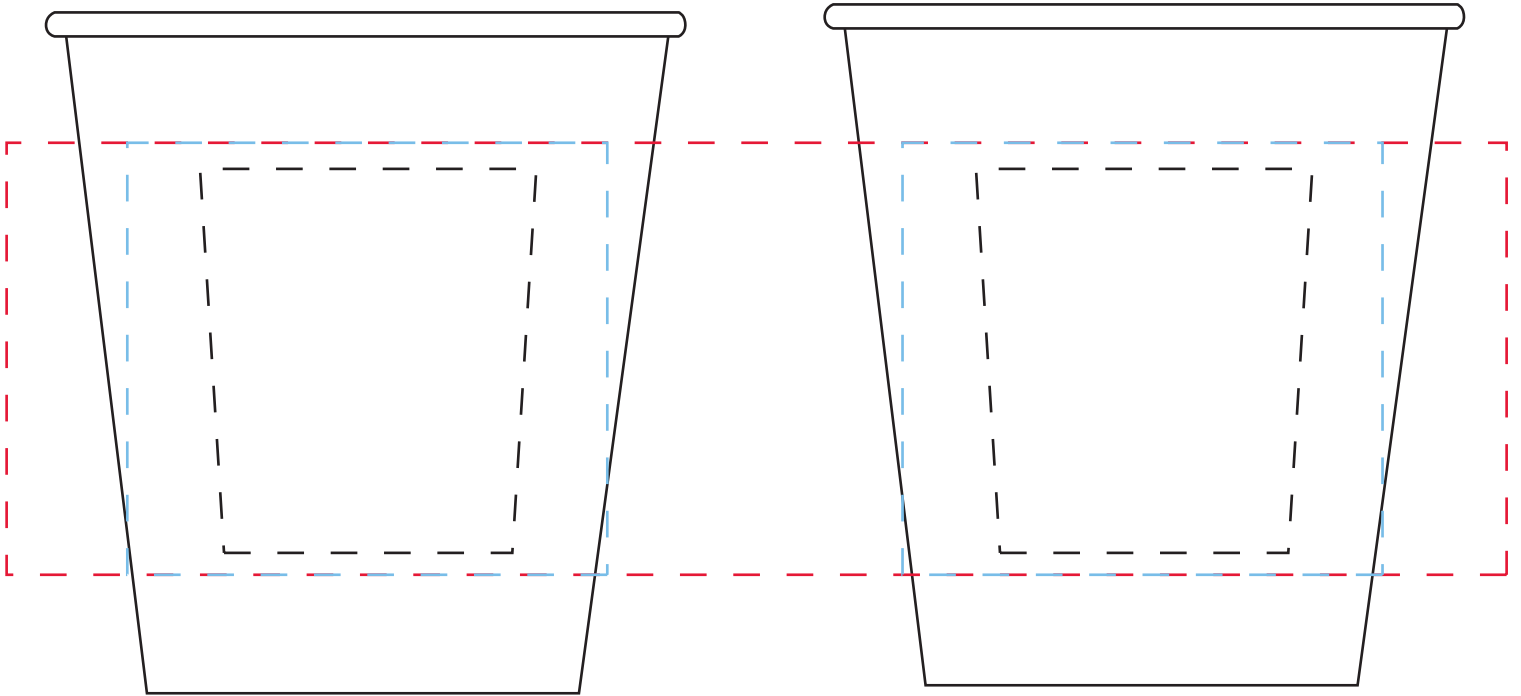

Item # 3033

8oz. Hot/Cold Paper Cup

All measurements are in inches

Image Area: (dotted line) = WRAP = 7.8125" W x 2.25" H

1 & 2 sided imprint area = 2.5" W x 2.25" H

Multi color imprint area = 1.75" W x 2"

wrap imprint | **screen imprint** | **pad imprint**