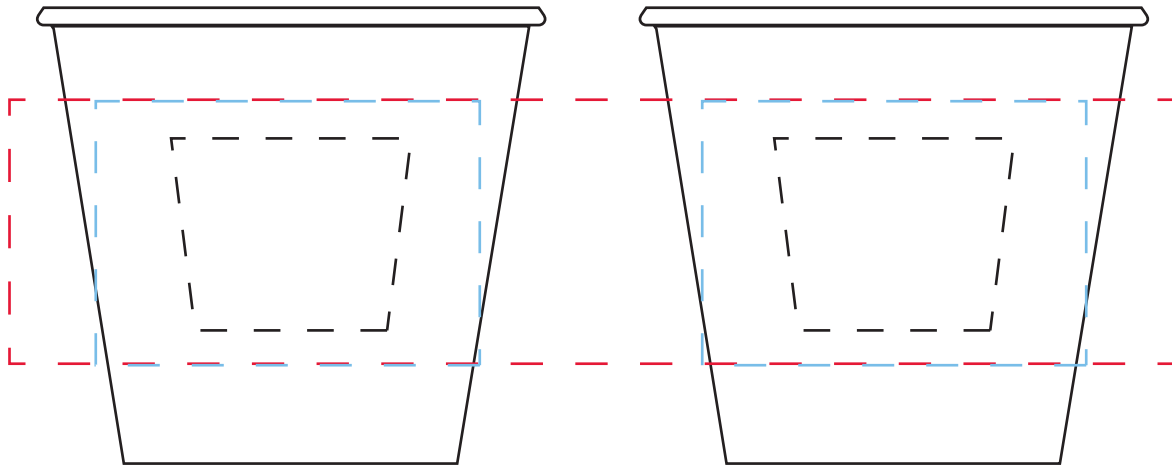

Item # 3031

4oz. Hot/Cold Paper Cup

All measurements are in inches

Image Area: (dotted line) = WRAP = 6.025" W x 1.375" H

1 & 2 sided imprint area = 2" W x 1.375" H

Multi color imprint area = 1.25" TW x 1" H

wrap imprint

screen imprint

pad imprint