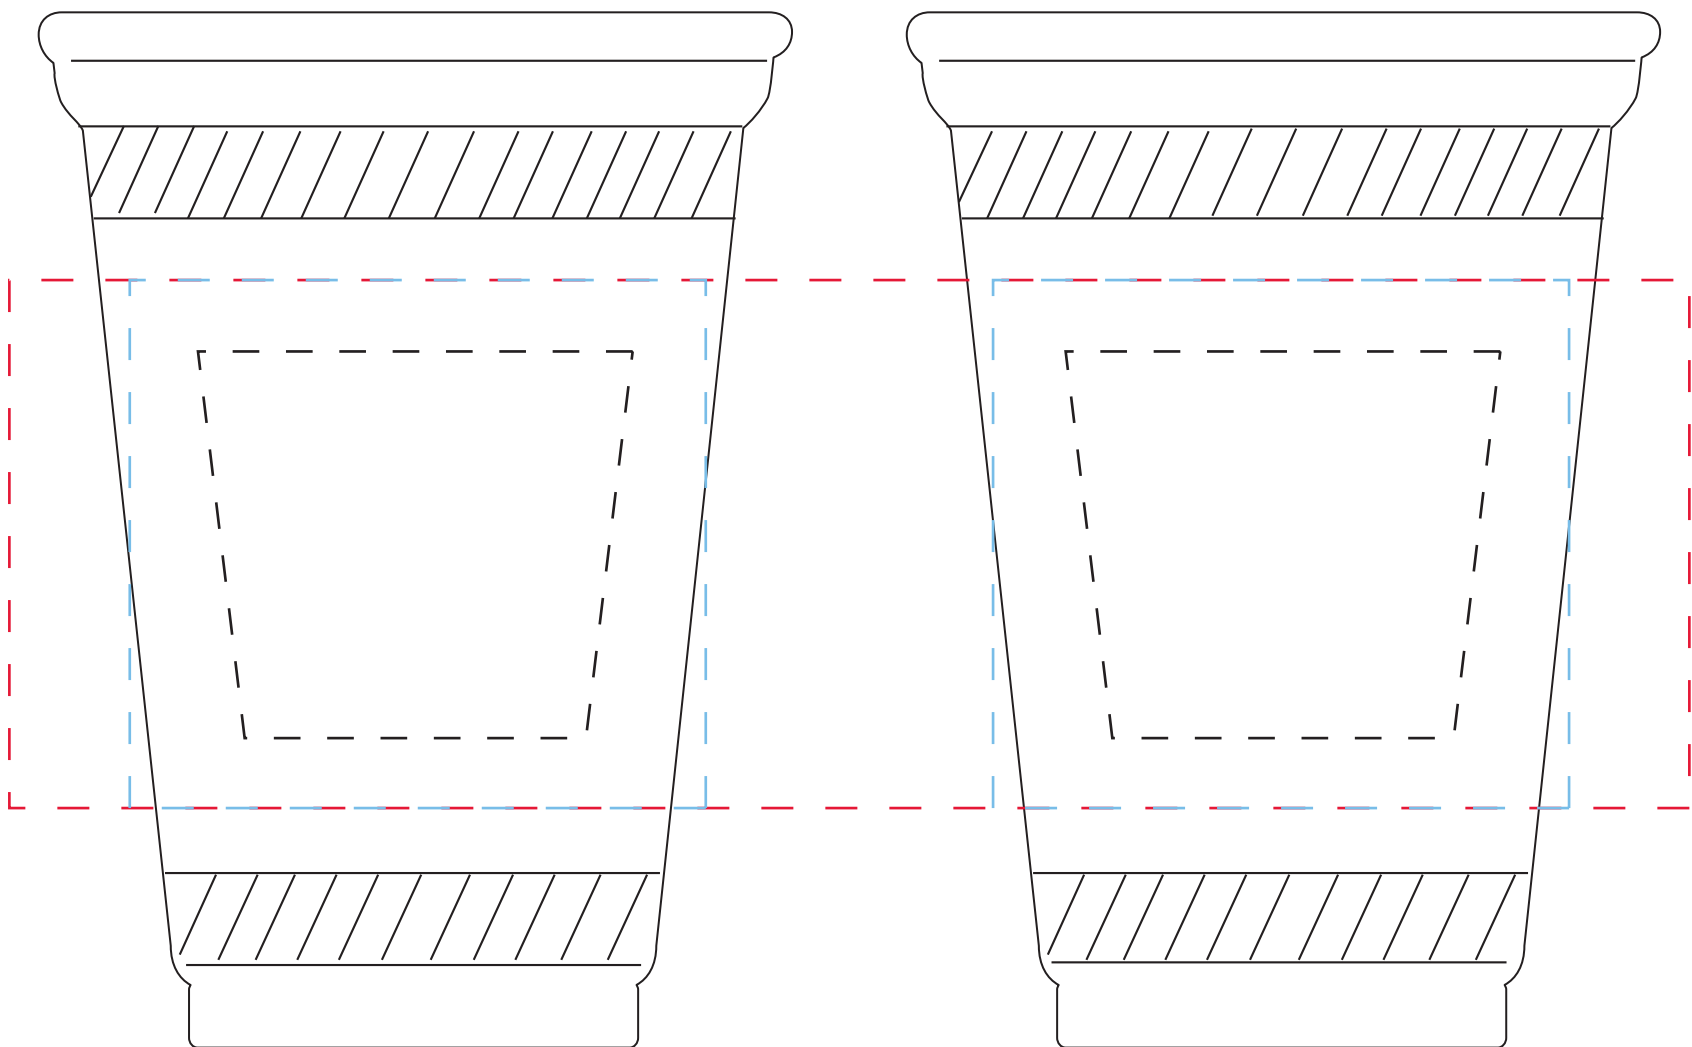

Item # 3026
20oz. Eco-Friendly Soft-Sided Plastic Cup
All measurements are in inches

Image Area: (dotted line) = WRAP = 8.75" W x 2.75" H
1 & 2 sided imprint area = 3" W x 2.75" H
Multi color imprint area = 2.25" TW x 2" H x 1.75" BW

wrap imprint | **screen imprint** | **pad imprint**