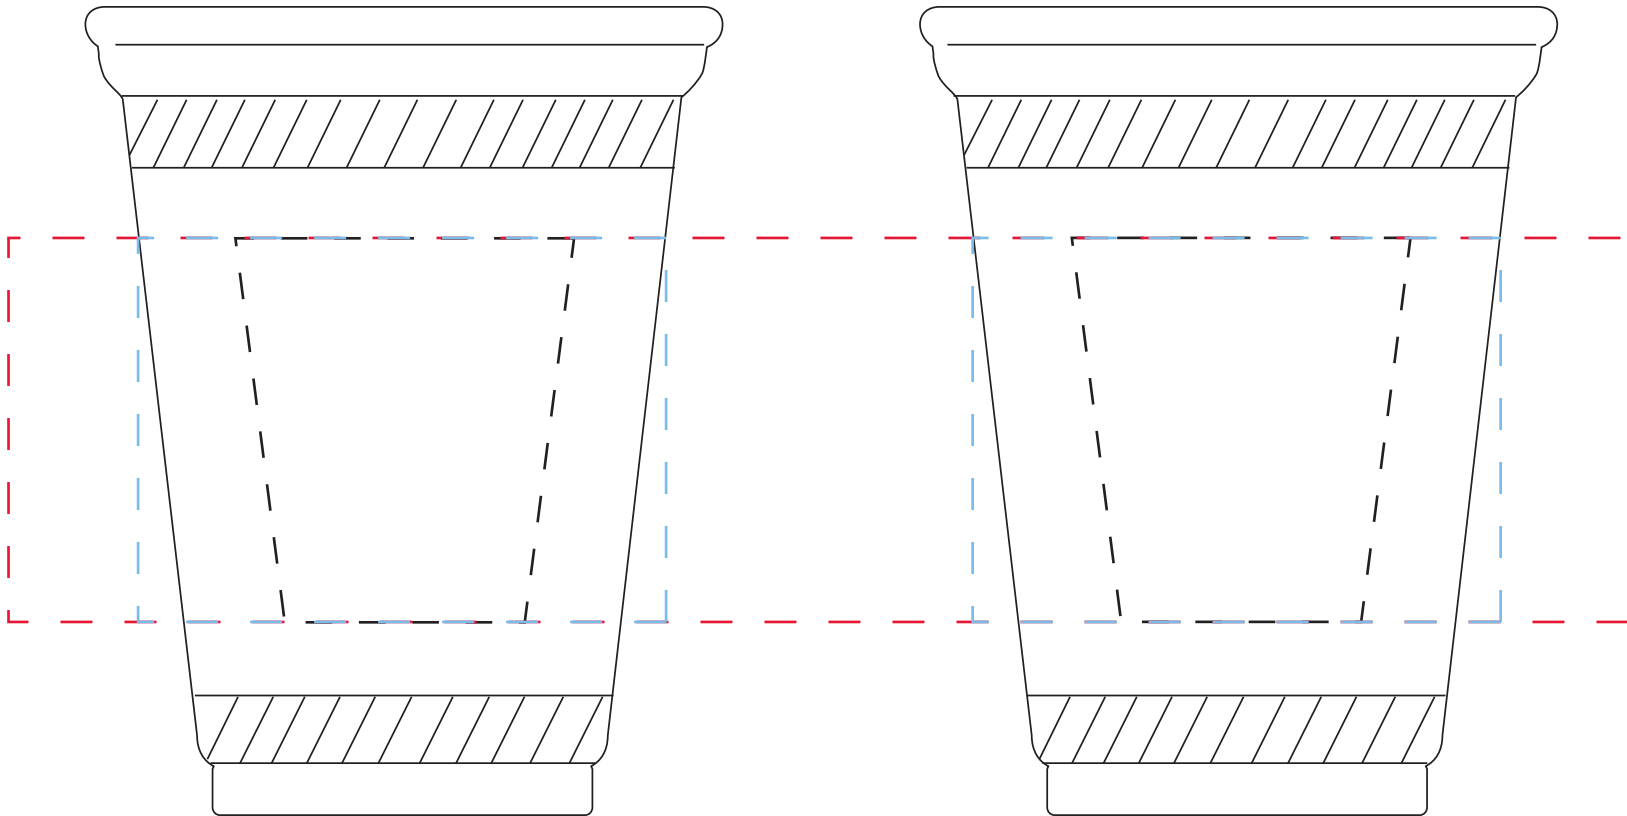

Item # 3024
12oz. Eco-Friendly Soft-Sided Plastic Cup
All measurements are in inches

Image Area: (dotted line) = WRAP = 8.4375" W x 2" H
1 & 2 sided imprint area = 2.75" W x 2" H
Multi color imprint area = 1.75" TW x 2" H x 1.25" BW

wrap imprint | **screen imprint** | **pad imprint**