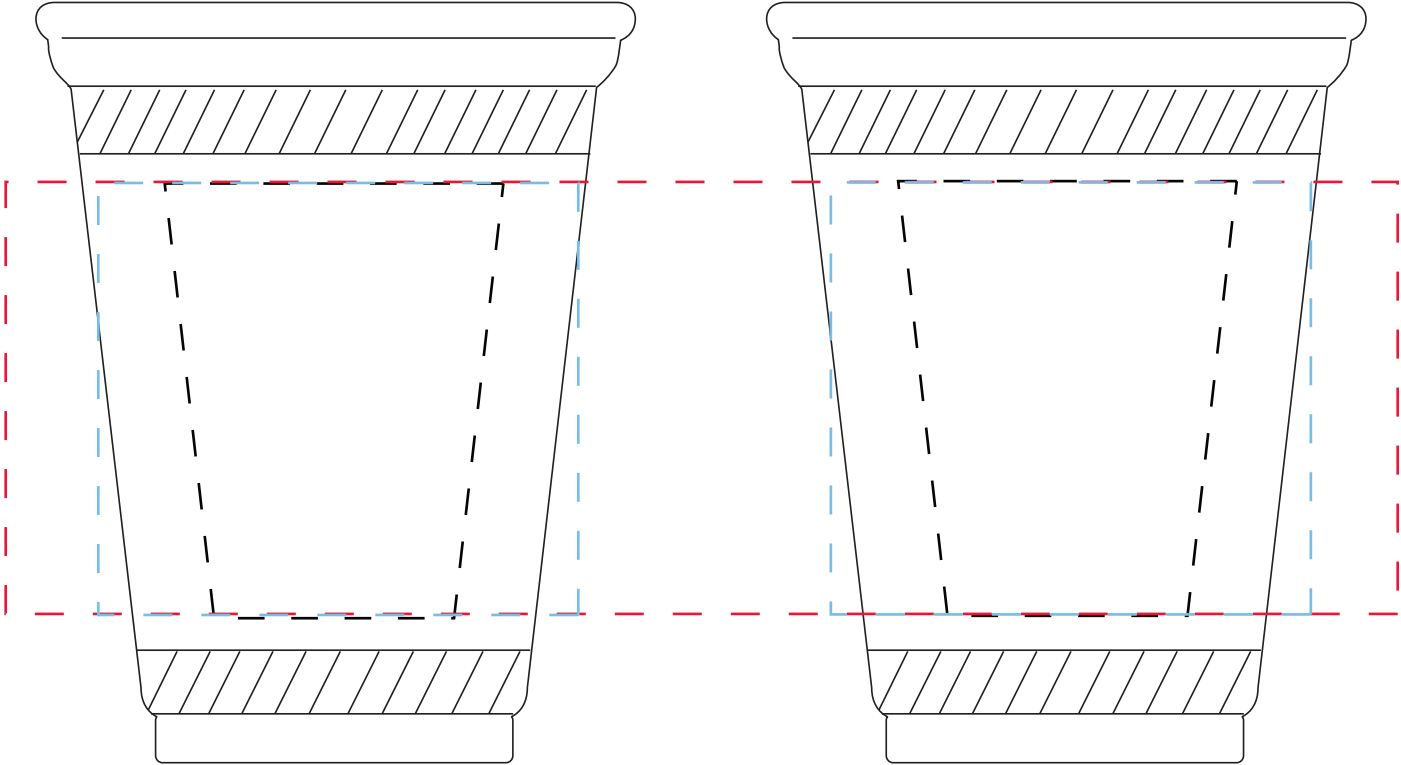

Item # 3023
10oz. Eco-Friendly Soft-Sided Plastic Cup
All measurements are in inches

Image Area: (dotted line) = WRAP = 7.25" W x 2.25" H
1 & 2 sided imprint area = 2.5" W x 2.25" H
Multi color imprint area = 1.75" TW x 2.25" H x 1.25" BW

wrap imprint | **screen imprint** | **pad imprint**