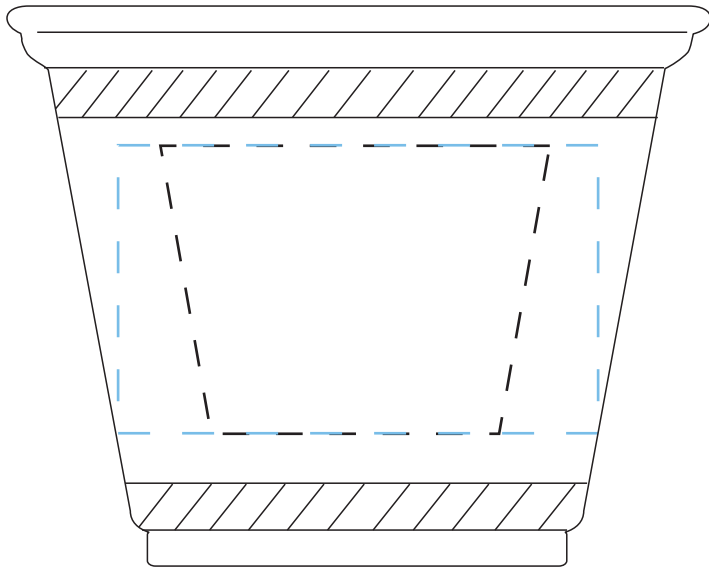

Item # 3022
9oz. Eco-Friendly Soft-Sided Plastic Cup
All measurements are in inches

1 Side Imprint Only

Image Area: (dotted line) = No Wrap
1 & 2 sided imprint area = 2.5" TW x 1.5" H
Multi color imprint area = 2" TW x 1.5" H x 1.5" BW

screen imprint	pad imprint
----------------	-------------