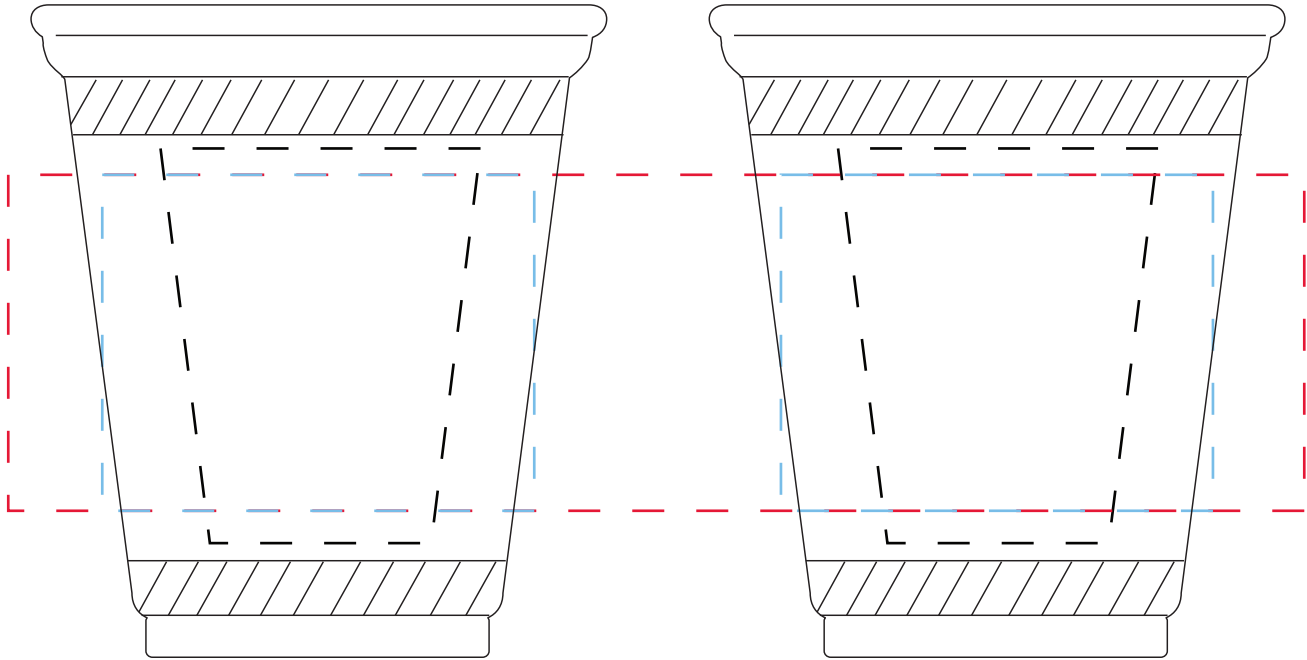

Item # 3021
7oz. Eco-Friendly Soft-Sided Plastic Cup
All measurements are in inches

Image Area: (dotted line) = WRAP = 6.75" W x 1.75" H
1 & 2 sided imprint area = 2.25" W x 1.75" H
Multi color imprint area = 1.625" TW x 2" H x 1.125" BW

wrap imprint | **screen imprint** | **pad imprint**