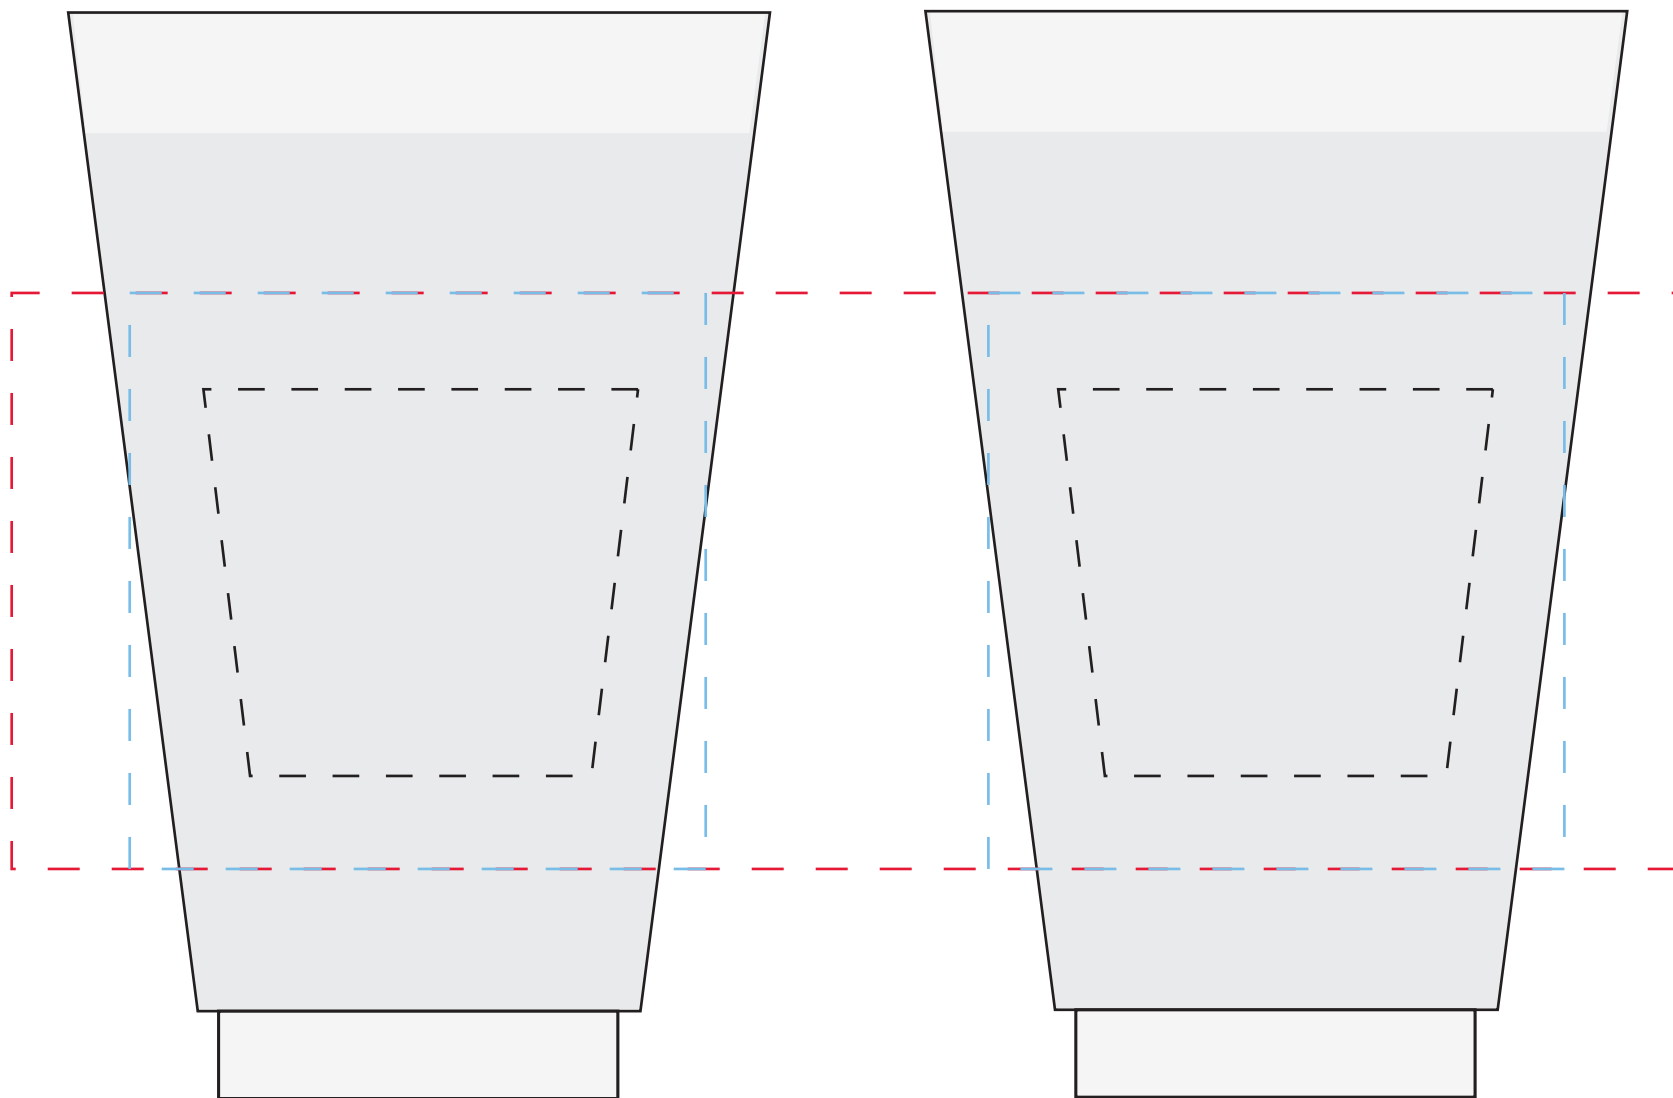

# Item # 3015

20oz. Frost-Flex Plastic Cup

All measurements are in inches

**Image Area:** (dotted line) = WRAP = 8.6875" W x 3" H

**1 & 2 sided imprint area** = 3" W x 3" H

**Multi color imprint area** = 2.25" TW x 2" H x 1.75" BW

wrap imprint

screen imprint

pad imprint