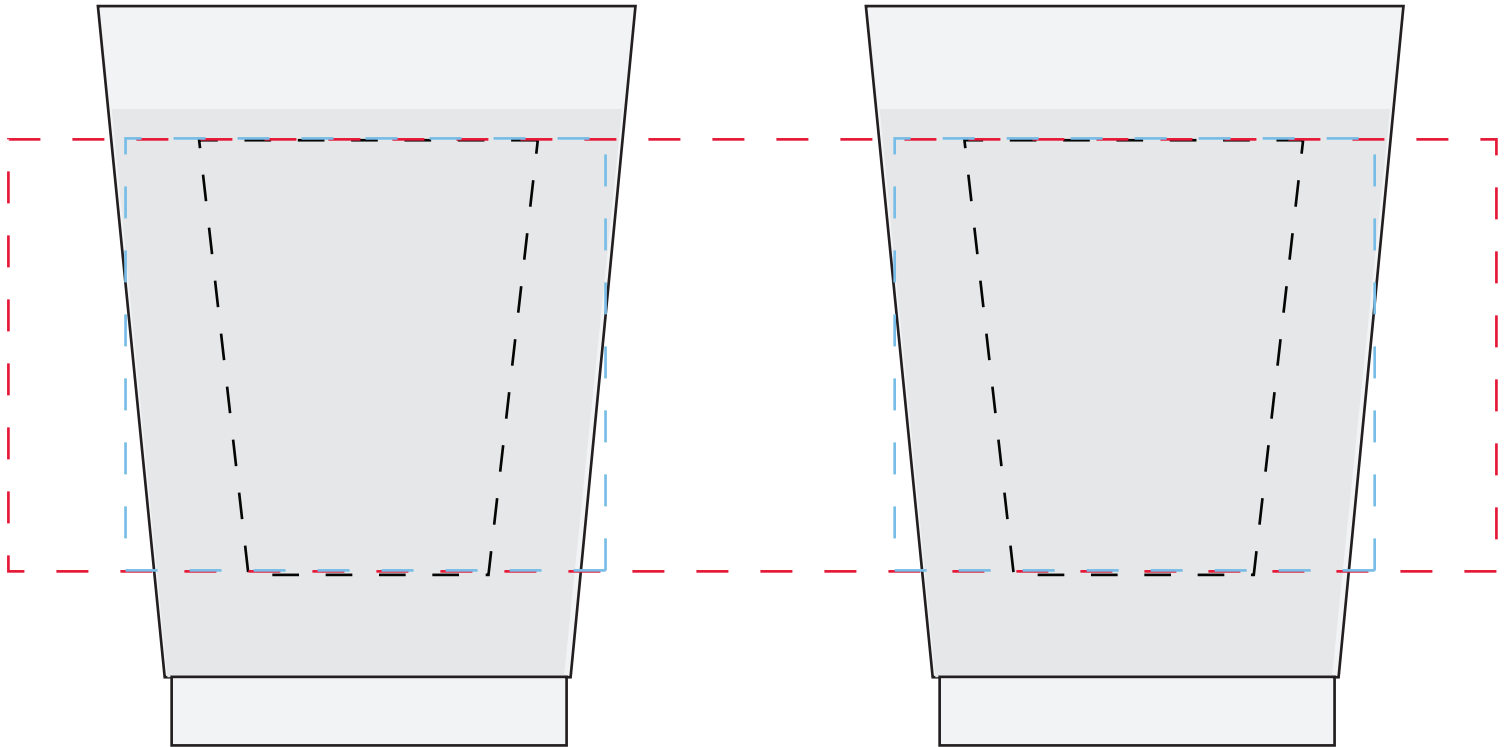

Item # 3012

10oz. Frost-Flex Plastic Cup

All measurements are in inches

Image Area: (dotted line) = WRAP = 7.75" W x 2.25" H

1 & 2 sided imprint area = 2.5" W x 2.25" H

Multi color imprint area = 1.75" TW x 2.25" H x 1.25" BW

wrap imprint

screen imprint

pad imprint