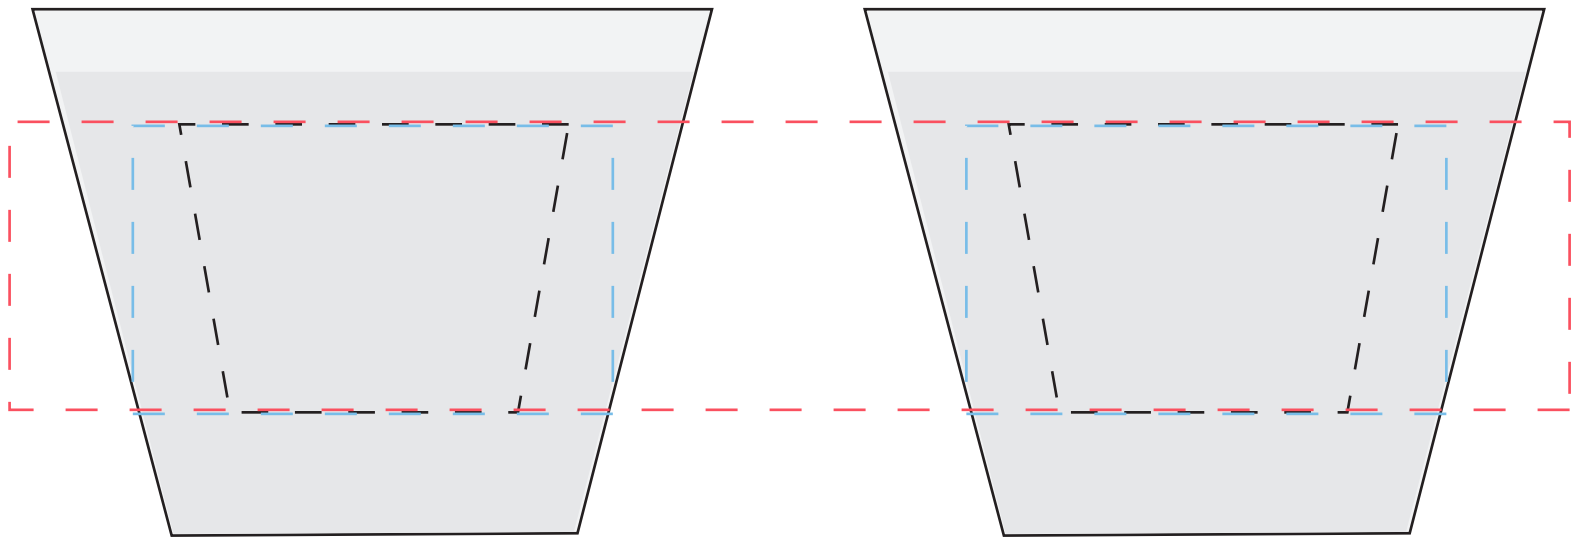

Item # 3011

9oz. Frost-Flex Plastic Cup

All measurements are in inches

Image Area: (dotted line) = WRAP = 8.125" W x 1.5"
1 & 2 sided imprint area = 2.5" W x 1.5" H
Multi color imprint area = 2" TW x 1.5" H x 1.5" BW

wrap imprint

screen imprint

pad imprint