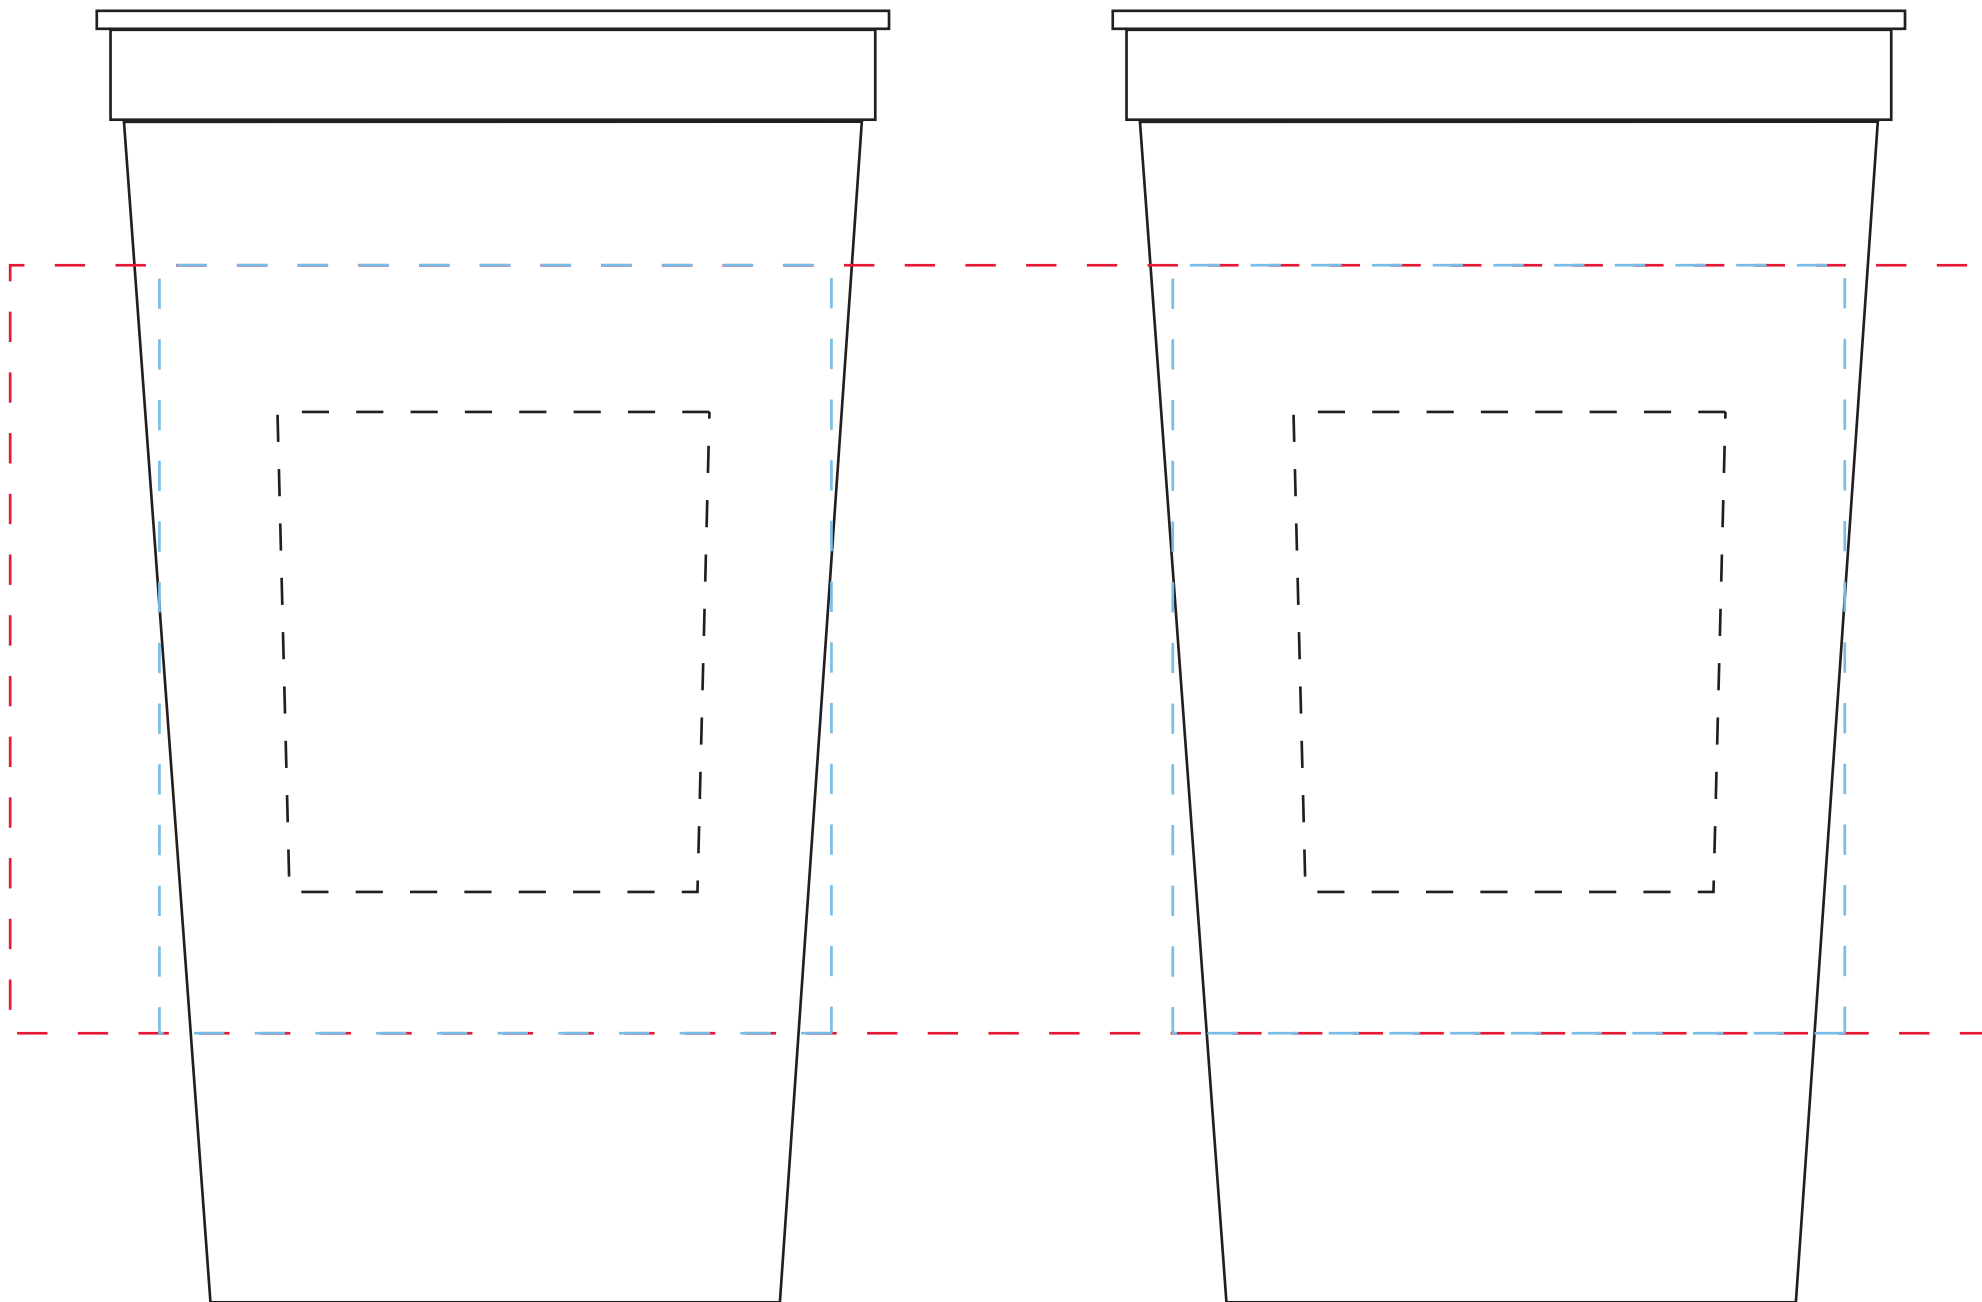

Item # 3008

32 oz. Colored Plastic Stadium Cup

All measurements are in inches

Image Area: (dotted line) = WRAP = 10.3125" W x 4" H

1 & 2 sided imprint area = 3.5" W x 4" H

Multi color imprint area = 2.25" TW x 2.5" H x 2.125" BW

wrap imprint

screen imprint

pad imprint