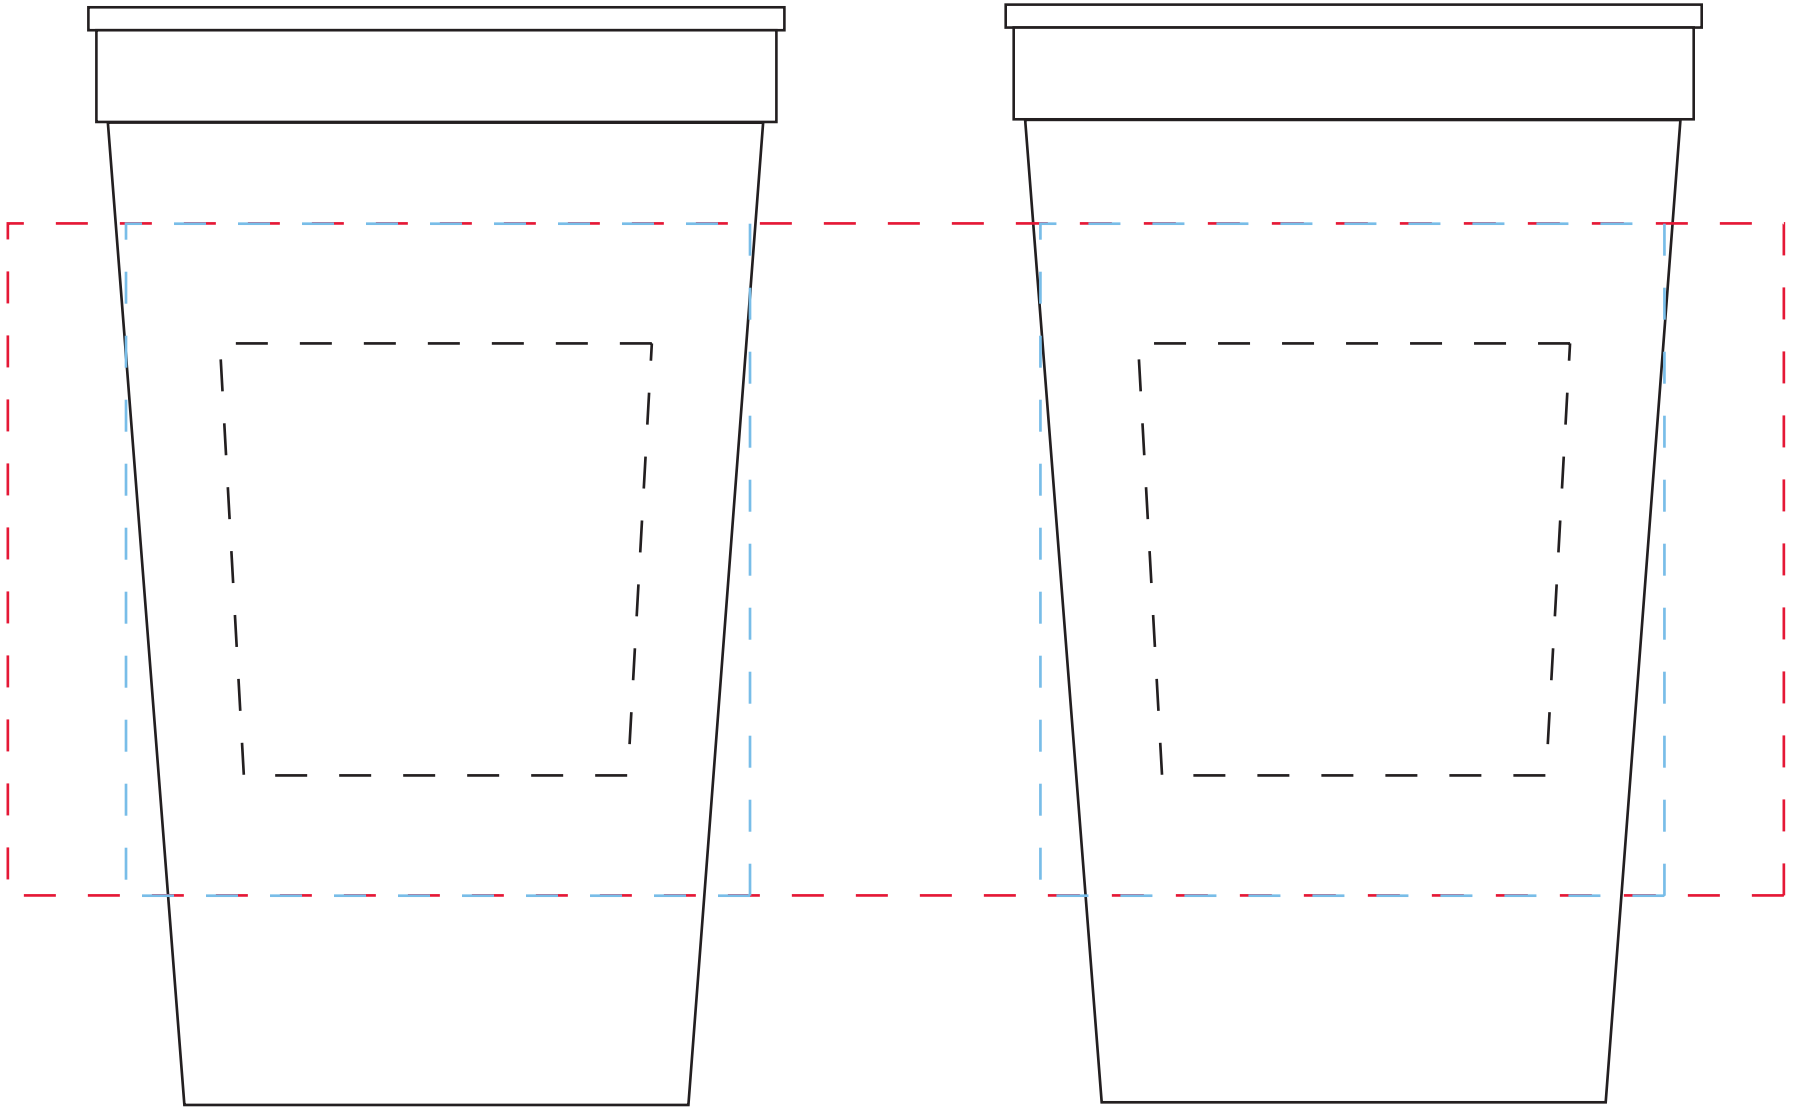

# Item # 3007

22oz. Colored Plastic Stadium Cup

All measurements are in inches

**Image Area:** (dotted line) = WRAP = 9.25" W x 3.5" H

**1 & 2 sided imprint area** = 3.25" W x 3.5" H

**Multi color imprint area** = 2.25" TW x 2.25" H x 2" BW

**wrap imprint** | **screen imprint** | **pad imprint**