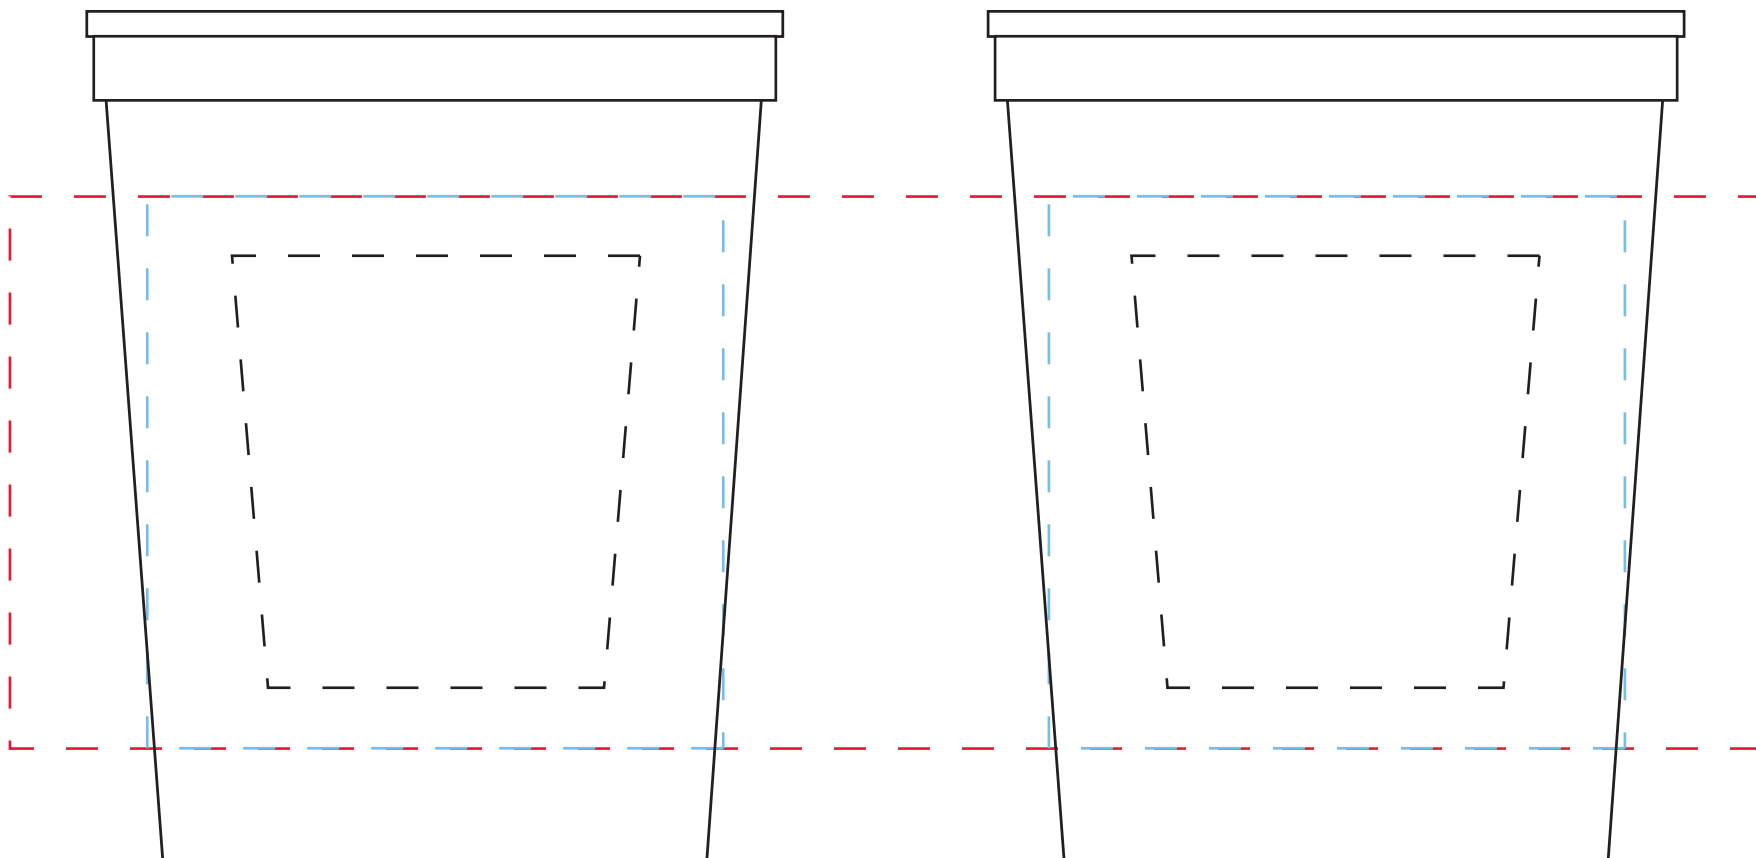

Item # 3006

16oz. Colored Plastic Stadium Cup

All measurements are in inches

Image Area: (dotted line) = WRAP = 9.125" W x 2.875" H
1 & 2 sided imprint area = 3" W x 2.875" H
Multi color imprint area = 2.125" TW x 2.25" H x 1.75" BW

wrap imprint | **screen imprint** | **pad imprint**