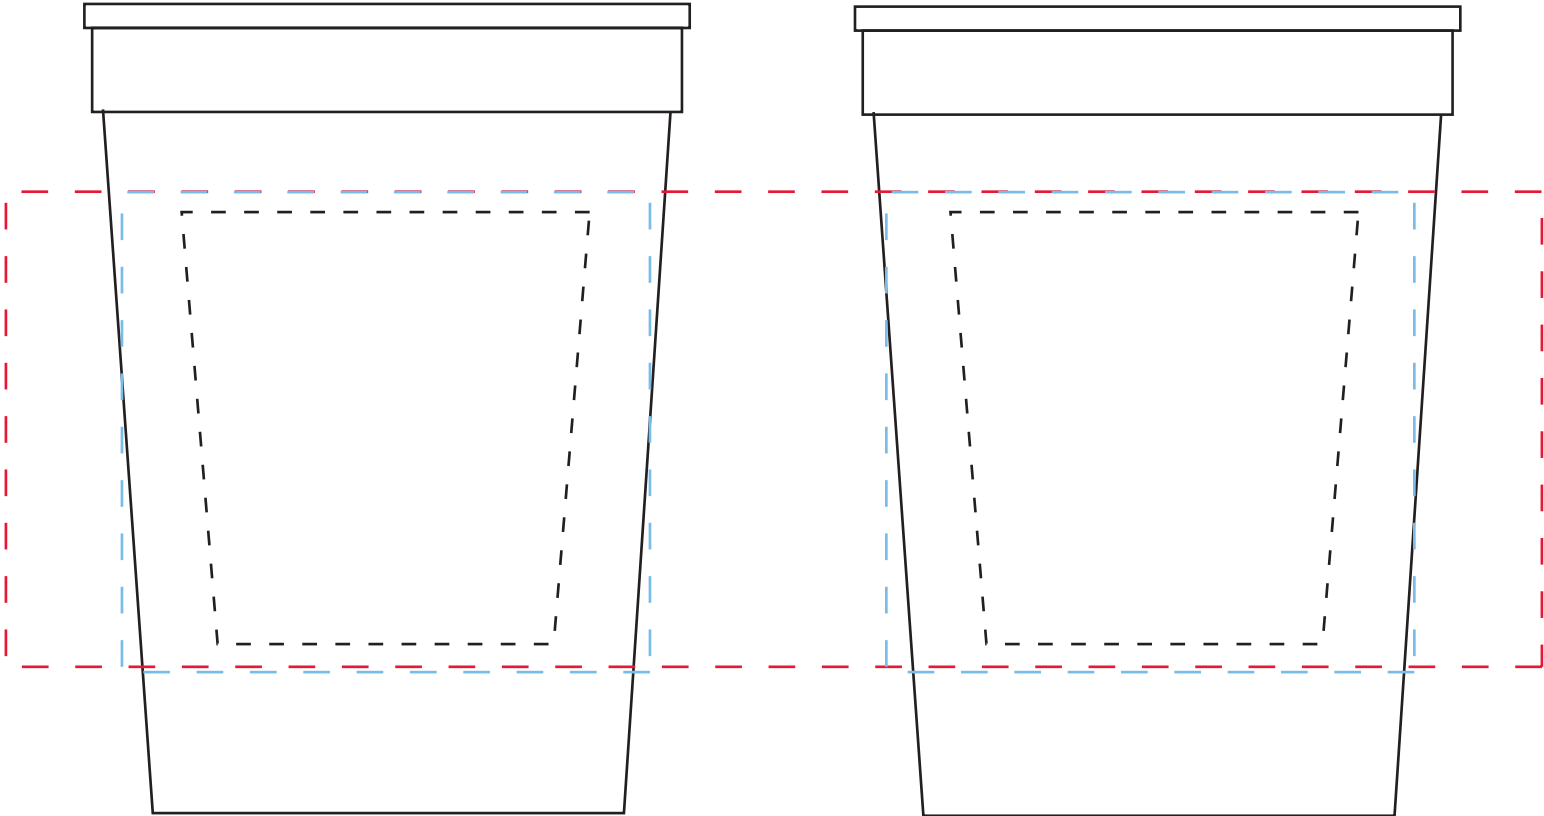

Item # 3005
12oz. Colored Plastic Stadium Cup
All measurements are in inches

Image Area: (dotted line) = WRAP = 8" W x 2.5" H
1 & 2 sided imprint area = 2.75" W x 2.5" H
Multi color imprint area = 2.125" TW x 2.25" H x 1.75" BW

wrap imprint | screen imprint | pad imprint