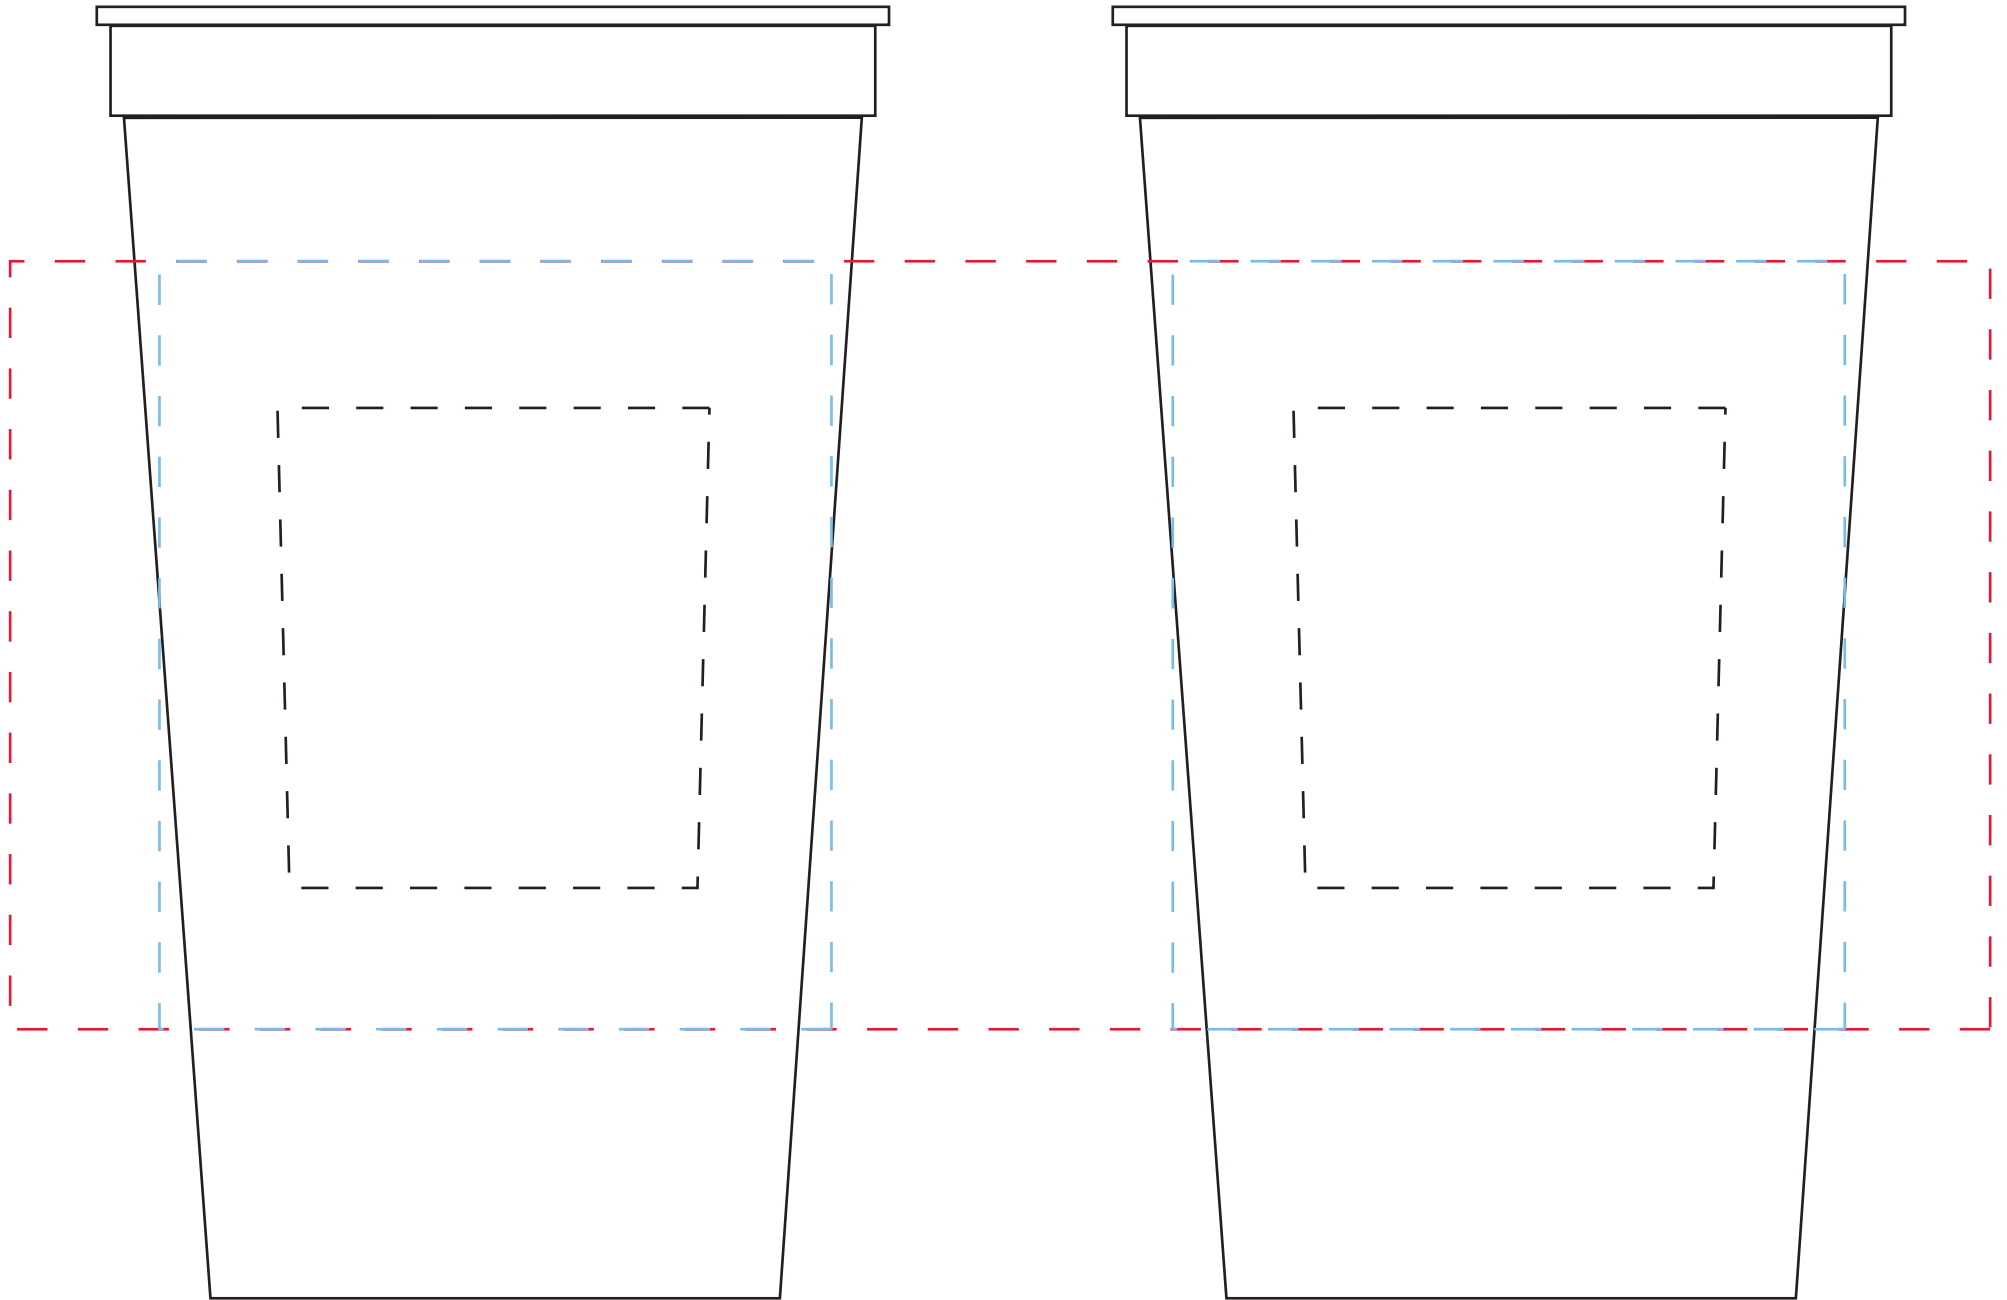

Item # 3004

32oz. White Plastic Stadium Cup

All measurements are in inches

Image Area: (dotted line) = WRAP = 10.3125" W x 4" H

1 & 2 sided imprint area = 3.5" W x 4" H

Multi color imprint area = 2.25" TW x 2.5" H x 2.125" BW

wrap imprint

screen imprint

pad imprint