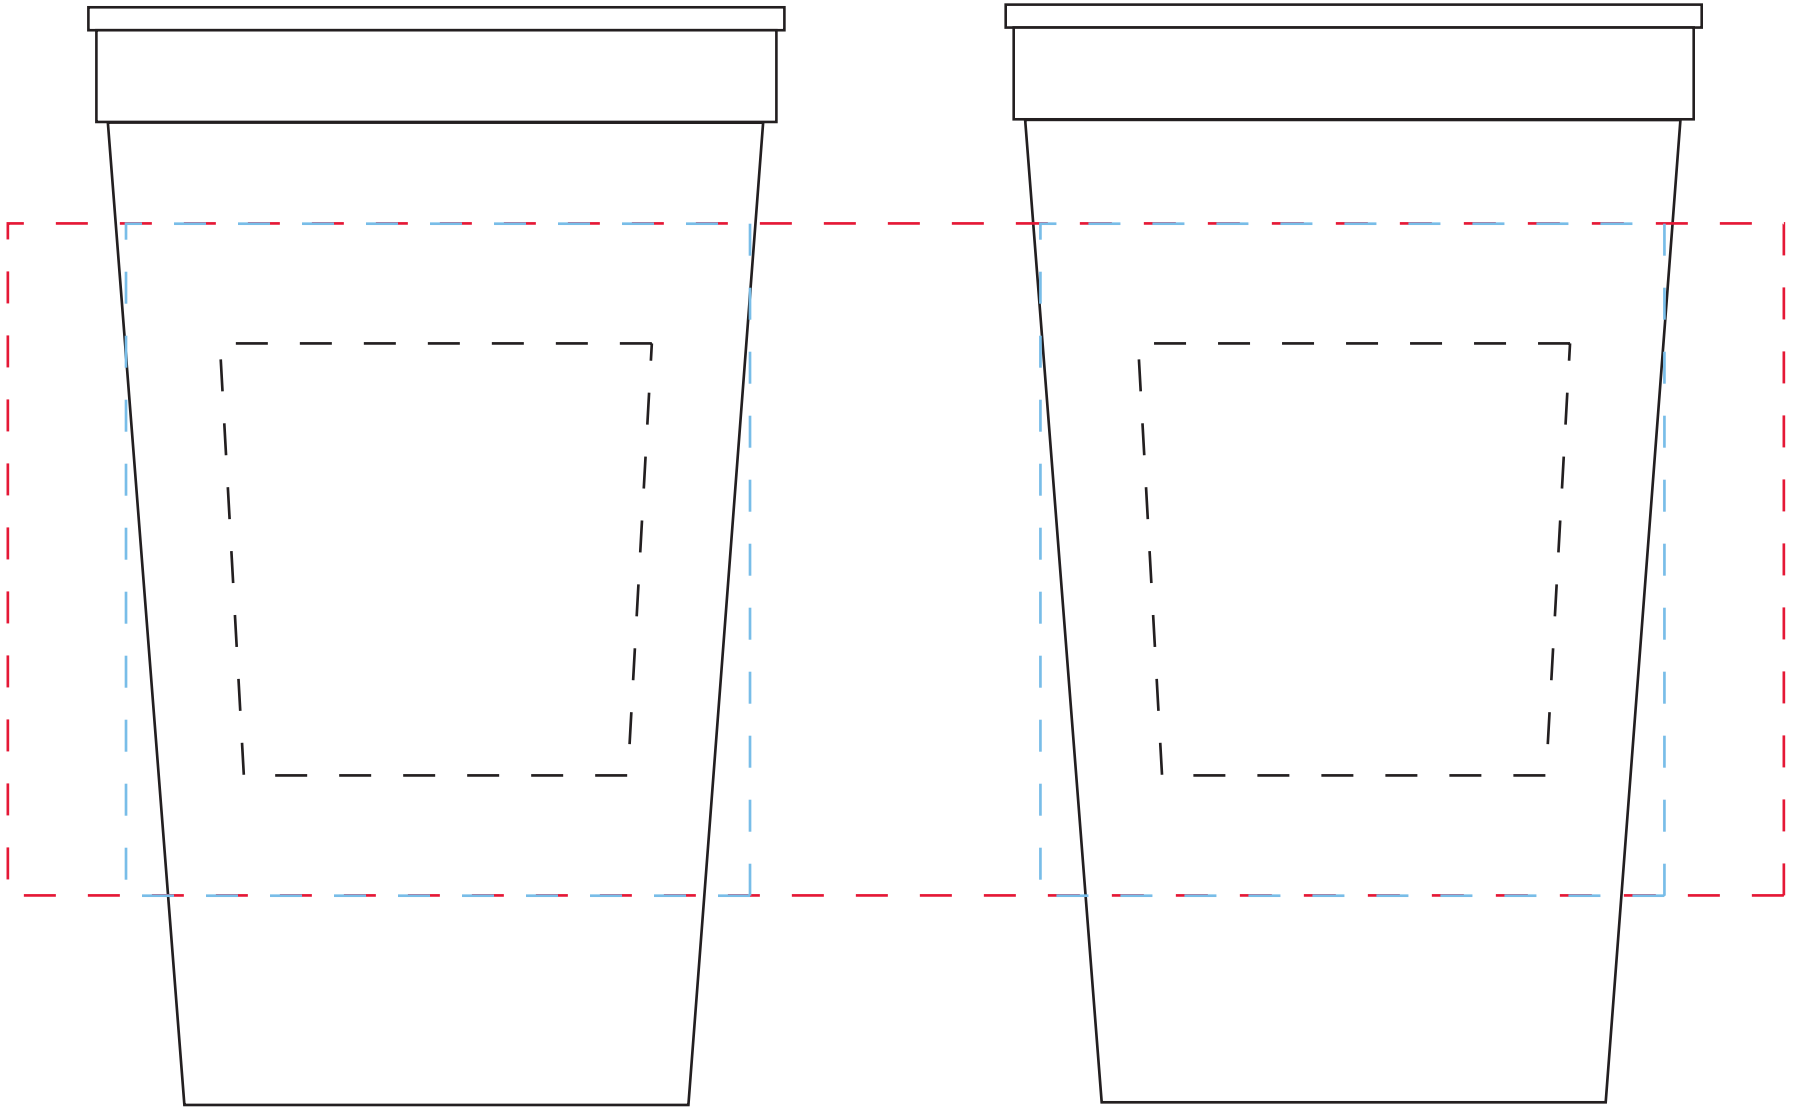

Item # 3003

22oz. White Plastic Stadium Cup

All measurements are in inches

Image Area: (dotted line) = WRAP = 9.25" W x 3.5" H

1 & 2 sided imprint area = 3.25" W x 3.5" H

Multi color imprint area = 2.25" TW x 2.25" H x 2" BW

wrap imprint | **screen imprint** | **pad imprint**