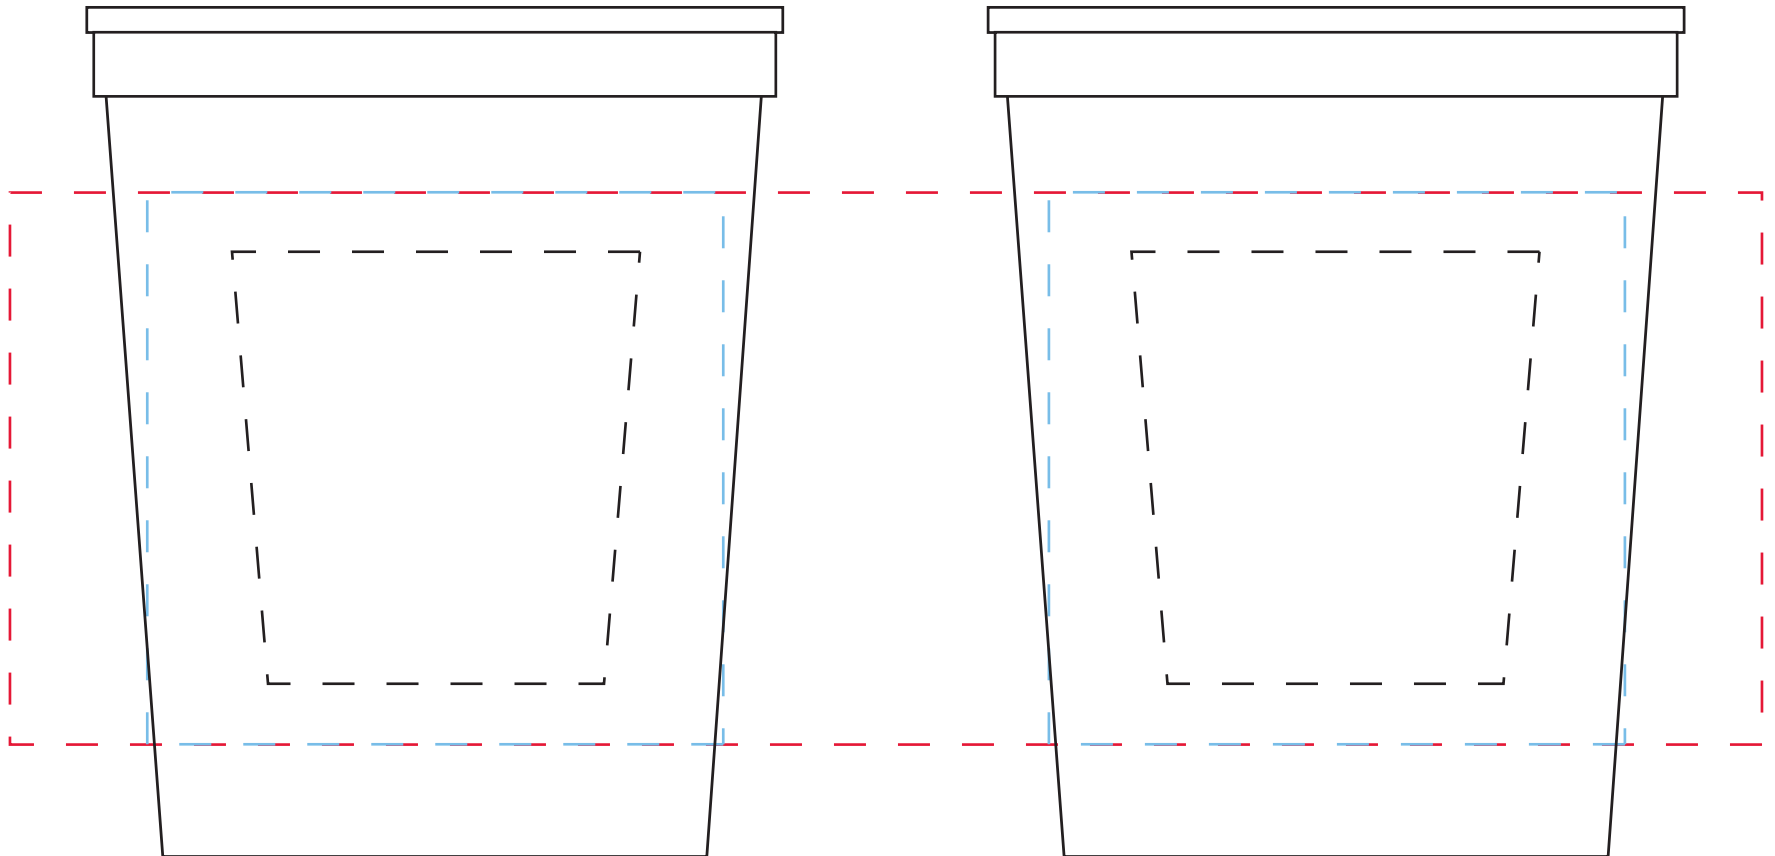

Item # 3002

16oz. White Plastic Stadium Cup

All measurements are in inches

Image Area: (dotted line) = WRAP = 9.125" W x 2.875" H

1 & 2 sided imprint area = 3" W x 2.875" H

Multi color imprint area = 2.125" TW x 2.25" H x 1.75" BW

wrap imprint

screen imprint

pad imprint