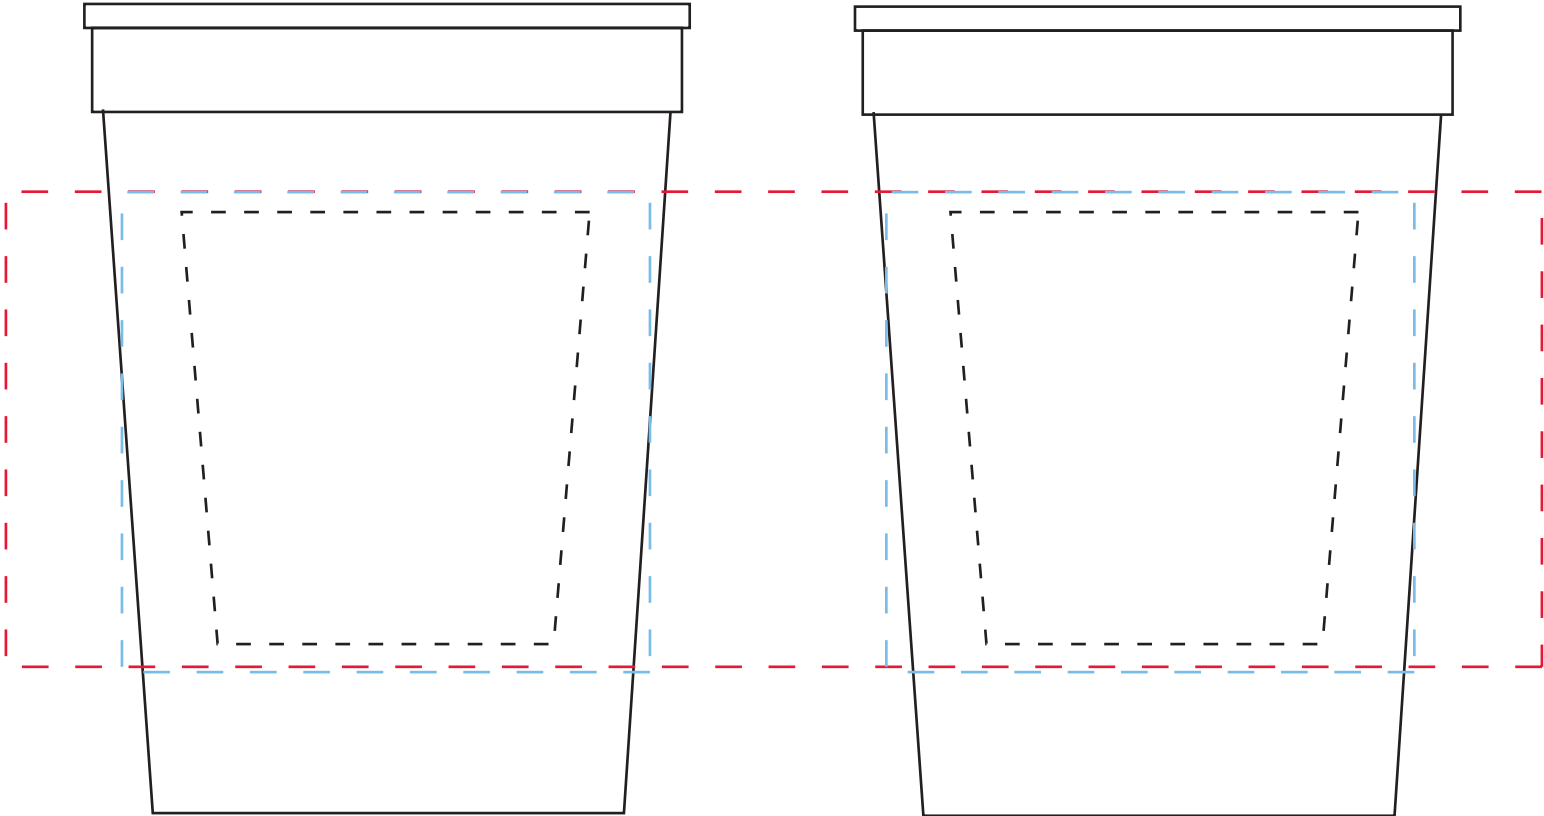

Item # 3001
12oz. White Plastic Stadium Cup
All measurements are in inches

Image Area: (dotted line) = WRAP = 8" W x 2.5" H
1 & 2 sided imprint area = 2.75" W x 2.5" H
Multi color imprint area = 2.125" TW x 2.25" H x 1.75" BW

wrap imprint | screen imprint | pad imprint